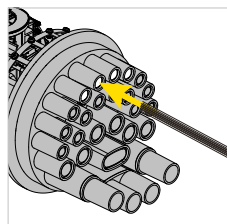

## Versatility

Unlike heatshrink, that requires direct heat, sealing is achieved by multiple internal lip seals which are compressed onto the cable during installation.

This method of sealing eliminates the need for potentially hazardous gas bottle transportation and storage and is ideal for use in hazardous or restricted areas as no heat or gas is required for installation.

### How it works

## Ease of use

Cablelok is a quick, easy and safer way to install and seal fibre into a closure. Using Cablelok can reduce installation times by up to 20 minutes compared to heatshrink alternatives.

- Simple to install, with easy to follow steps
- Rapid installation with no specialist tools required
- Safer than heatshrink sealing methods

*Step 1: Clean and lubricate the cable and opened port.*

*Step 2: Insert the cable through the base.*

*Step 3: Lubricate the Cablelok and thread onto cable.*

*Step 4: Pull Cablelok through port until seals are seated.*