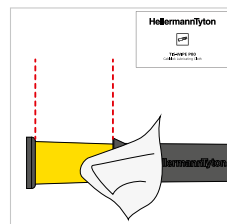

## Ease of use

Cablelok is a quick, easy and safer way to install and seal fibre into a closure. Using Cablelok can reduce installation times by up to 20 minutes compared to heatshrink alternatives.

- Simple to install, with easy to follow steps
- Rapid installation with no specialist tools required
- Safer than heatshrink sealing methods

*Step 1: Clean and lubricate the cable and opened port.*

*Step 2: Insert the cable through the base.*

*Step 3: Lubricate the Cablelok and thread onto cable.*

*Step 4: Pull Cablelok through port until seals are seated.*