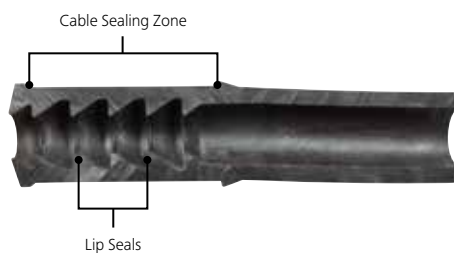

How it works