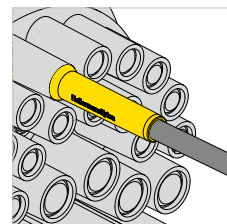

## Ease of use

Cablelok is a quick, easy and safer way to install and seal fibre into a closure. Using Cablelok can reduce installation times by up to 20 minutes compared to heatshrink alternatives.

- Simple to install, with easy to follow steps
- Rapid installation with no specialist tools required
- Safer than heatshrink sealing methods

*Step 1: Clean and lubricate the cable and opened port.*

*Step 2: Insert the cable through the base.*

*Step 3: Lubricate the Cablelok and thread onto cable.*

*Step 4: Pull Cablelok through port until seals are seated.*