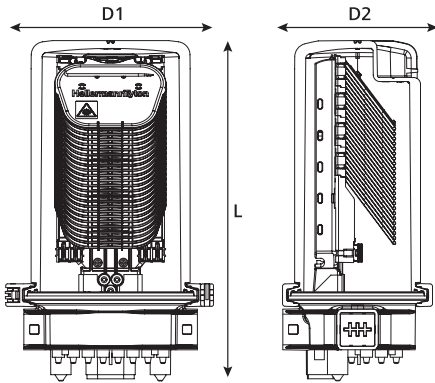

7 Easy Tray Addition

Additional trays can be easily clipped on to the backplane. Dedicated location slots for Single Element trays.

8 Loop Storage Basket

The loop storage basket is positioned directly over the oval port making for quick and easy installation of fibre loops.

9 Accessible FMS

Features include:

- Fibre Direction Change
- 2 x PLC Splitter Accommodation
- Up to 3m of 24 250µm Fibre Storage
- Fibre Retention

10 Port Anchoring Kits

Cable retention / strength member anchoring for the R, B and oval ports.

Technical Information

Technical Diagrams

27 port CFN Medium Length Closure - SC Trays

Front view of Medium Length CFN Closure with SC-IR Trays.

Side view of Medium Length CFN Closure with SC-IR Trays.

27 port CFN Small Length Closure - SE Trays

Front view of Small Length CFN Closure with SE-IR Trays.

Side view of Small Length CFN Closure with SE-IR Trays.

27 Port Base Configurations

27 Port Base Diagram.

19 port CFN Medium Length Closure - SC Trays