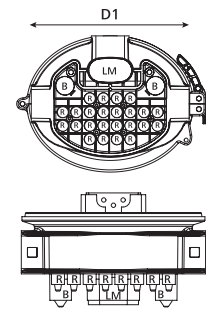

Technical Information

Technical Diagrams

27 port CFN Medium Length Closure - SC Trays

Front view of Medium Length CFN Closure with SC-IR Trays.

Side view of Medium Length CFN Closure with SC-IR Trays.

27 port CFN Small Length Closure - SE Trays

Front view of Small Length CFN Closure with SE-IR Trays.

Side view of Small Length CFN Closure with SE-IR Trays.

27 Port Base Configurations

27 Port Base Diagram.

19 port CFN Medium Length Closure - SC Trays