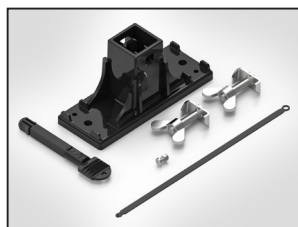

Fibre Optic Splice Trays

Splice trays for the CFN are available in both SE and SC.

The trays are designed to be self-supporting, meaning they will stay in place while working on the fibre. The splice position is located at the front of tray to increase speed of installation, with only 1 measurement needed for all fibre splices on any given tray.

4 Single Element Trays

Features include:

- Fibre can be redirected to the opposite side on the tray
- Designed to manage 250µm, 900µm and Intermittently Bonded Ribbon Fibre
- Max. 24 fibre splice capacity (3A bridges double stacked)

Single Circuit Trays

Features include:

- Moulded 3A and ANT Splice Bridges
- Max. 12 fibre splice capacity

Secure Mounting

The CFN comes with 3 integrated mounting points for MOBRA, pole and façade installations.

5 Mounting Brackets

The base has 3 integrated closure mounting points which can be used with the moulded mounting bracket. The bracket can be mounted on a wall, pole or Mobra bracket.

CFN Mobra Mounting Bracket pictured.