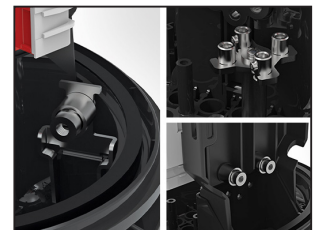

Technical Information

Technical Diagrams

27 port CFN Medium Length Closure - SC Trays

Front view of Medium Length CFN Closure with SC-IR Trays.

Side view of Medium Length CFN Closure with SC-IR Trays.

27 port CFN Small Length Closure - SE Trays