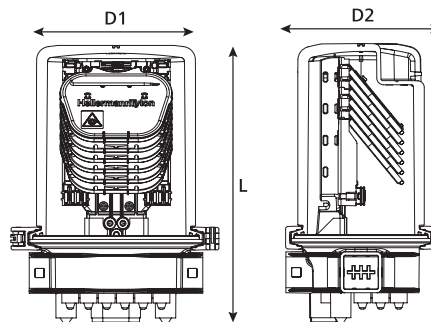

Technical Information

Technical Diagrams

27 port CFN Medium Length Closure - SC Trays

Front view of Medium Length CFN Closure with SC-IR Trays.

Side view of Medium Length CFN Closure with SC-IR Trays.

27 port CFN Small Length Closure - SE Trays

Front view of Small Length CFN Closure with SE-IR Trays.

Side view of Small Length CFN Closure with SE-IR Trays.

27 Port Base Configurations

27 Port Base Diagram.

19 port CFN Medium Length Closure - SC Trays

Front view of Medium Length CFN Closure with SC-IR Trays.

Side view of Medium Length CFN Closure with SC-IR Trays.

19 port CFN Small Length Closure - SE Trays

Front view of Small Length CFN Closure with SE-IR Trays.