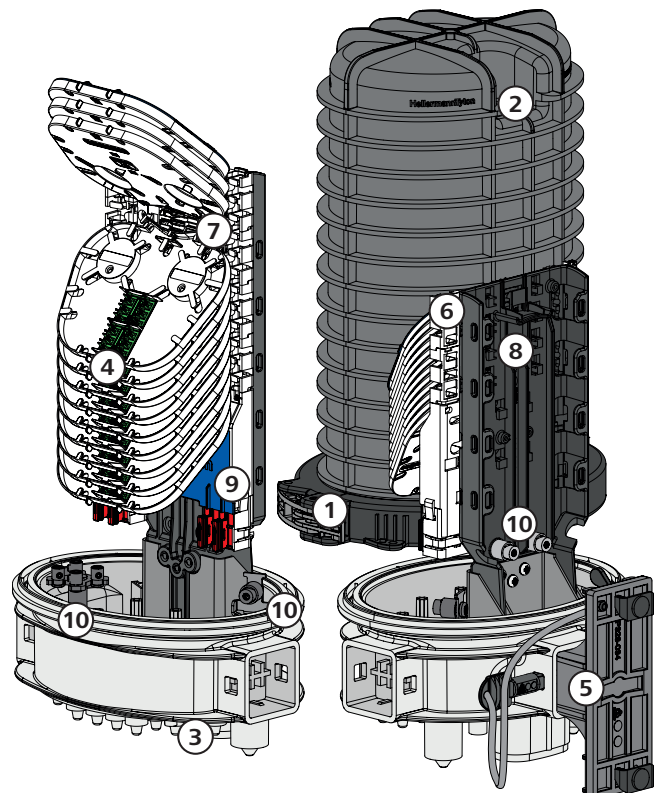

The CFN Integrated Routing (IR) closures are supplied with a UV stable Polypropylene base. With base configurations of either 26 round ports and 1 oval port or 18 round ports and 1 oval port, the CFN accommodates a cable diameter range of 1.7 - 20.0mm when using mechanical Cablelok seals.

Key Features

- **Compact dimensions**
 - Available in two lengths, S Length 355mm and M Length 410mm
 - Maximum fibre splice capacity
 - Medium - SE-IR 288 3A splices
 - Small - SE-IR 144 3A splices
 - 26 or 18 round ports and 1 oval port
 - Accommodates a maximum of 12 Compact SE-IR trays or 24 Compact SC-B trays (M Length)
- **Exceptional Fibre Management**
 - Positive fibre management to ensure consistent 15mm bend radii throughout
 - Fibre storage basket for loop through applications
 - Bi-directional routing
 - Off tray PLC splitter accommodation
- **Environmentally Sealed**
 - Cablelok compatible for all port sizes
 - Quick Release cover
 - Optional pressure release valve/cable location/toning point
 - Port Opening Tool Kit designed to be a safe, fast and straightforward solution for opening round ports
- **Secure Mounting**
 - Integrated closure mounting points for MOBRA, pole and facade fixing