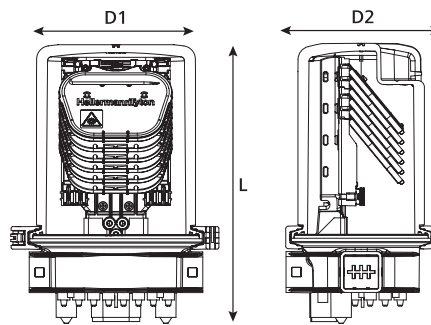

Technical Information

Technical Diagrams

27 port CFN Medium Length Closure - SC Trays

Front view of Medium Length CFN Closure with SC-IR Trays.

Side view of Medium Length CFN Closure with SC-IR Trays.

27 port CFN Small Length Closure - SE Trays

Front view of Small Length CFN Closure with SE-IR Trays.

Side view of Small Length CFN Closure with SE-IR Trays.

27 Port Base Configurations

27 Port Base Diagram.

19 port CFN Medium Length Closure - SC Trays