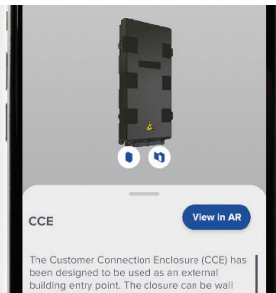

All dimensions in mm unless otherwise stated. Subject to technical changes. Curved Entry Block available upon request.

Accessories

TYPE	Product Type	Image	Description	Pack Qties	Article-No.	
AK-CFN-R-PORT-06	Port Anchor Kits		CFN R Port Anchor	5	857-40922	
AK-CFN-B-PORT-02			CFN B Port Anchor	2	857-40923	
MB-CFN-PWB-001	Mounting Brackets		CFN Wall / Pole Bracket	1	857-40925	
MB-CFN-MOBRA-BRKT			CFN Mobra Mounting Bracket	1	857-40926	
PO-KIT-33041	Port Opening Tool		Port Opening Tool Sizes B, D, R & S	1	857-40928	
PO-CA-KIT-33039	Port Opening Tool Replacement Cutter Assembly		D & R Port Replacement Cutter Assembly			Cutter Assembly R & D Port
			B & S Port Replacement Cutter Assembly			Cutter Assembly B & S Port
PO-CA-KIT-33040				1	857-40930	

Subject to technical changes.

Bringing FTTX products to life in AR

Your perfect product information tool.

MADE TO CONNECT

Download our NEW Mobile App

The HT Connect App from HellermannTyton is the perfect product information tool.

Using Augmented Reality (AR) technology through your mobile phone or tablet, you can see a number of selected products from the HellermannTyton product range in a live environment.

The app is designed to give you a closer look at our products as well as giving you additional information including datasheets, installation guides, installation videos and links to website.