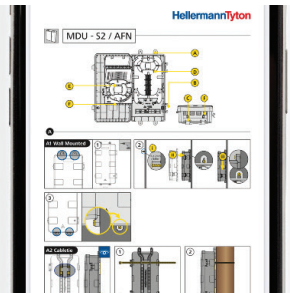

Bringing FTTX products to life in AR

Your perfect product information tool.

MADE TO CONNECT