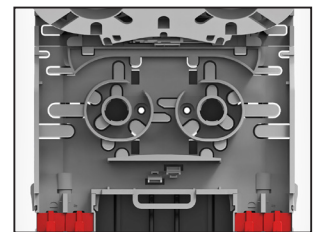

9 Accessible FMS

Features include:

- Fibre Direction Change
- 2 x PLC Splitter Accommodation
- Up to 3m of 24 250µm Fibre Storage
- Fibre Retention