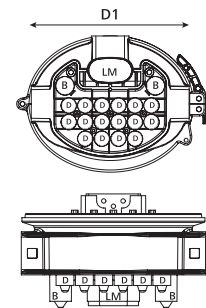

Technical Information

Technical Diagrams

27 port CFN Medium Length Closure - SC Trays

Front view of Medium Length CFN Closure with SC-IR Trays.

Side view of Medium Length CFN Closure with SC-IR Trays.

27 port CFN Small Length Closure - SE Trays

Front view of Small Length CFN Closure with SE-IR Trays.

Side view of Small Length CFN Closure with SE-IR Trays.

27 Port Base Configurations

27 Port Base Diagram.

19 port CFN Medium Length Closure - SC Trays

Front view of Medium Length CFN Closure with SC-IR Trays.

Side view of Medium Length CFN Closure with SC-IR Trays.

19 port CFN Small Length Closure - SE Trays

Front view of Small Length CFN Closure with SE-IR Trays.

Side view of Small Length CFN Closure with SE-IR Trays.

19 Port Base Configurations

19 Port Base Diagram.

Part Numbers

CFN Closures

TYPE	Width D1	Width D2	Length L	Tray Type	Splice Protector Type	Port Count	Basket	Entry Block	Article-No.
CFNIRS-SXBBXW	250	180	335	12 SC-B	3A	27	Small	Straight	857-02521
CFNIRS-SXBBWX				6 SE-IR					857-02142
CFNIRS-MXBBXW			410	24 SC-B			857-02527		
CFNIRS-MXBBWX				12 SE-IR			857-02144		
CFNIRS-SXBBXS	250	180	335	12 SC-B	ANT		Small		857-02777
CFNIRS-SXBBSX				6 SE-IR					857-02776
CFNIRS-MXBBXS			410	24 SC-B			857-02523		
CFNIRS-MXBBSX				12 SE-IR			857-02524		
CFNIRS-SXBDXW	250	180	335	12 SC-B	3A	19	Small		857-02519
CFNIRS-SXBDWX				6 SE-IR					857-02141
CFNIRS-MXBDXW			410	24 SC-B			857-02525		
CFNIRS-MXBDWX				12 SE-IR			857-02143		
CFNIRS-SXBDXS	250	180	335	12 SC-B	ANT		Small		857-02779
CFNIRS-SXBDSX				6 SE-IR					857-02778
CFNIRS-MXBDSX			410	24 SC-B			857-02517		
CFNIRS-MXBDSX				12 SE-IR			857-02518		