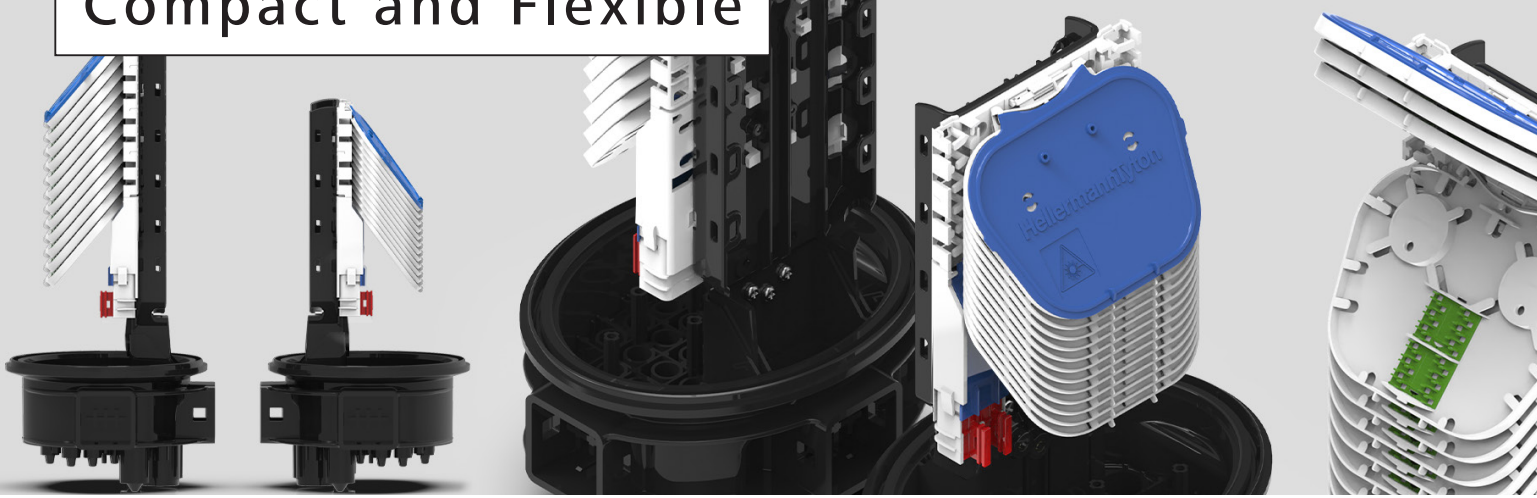

CFN Compact Fibre Node

Better Technology through Innovation

MADE TO CONNECT

Compact and Flexible

The CFN fibre splice closure is designed for a wide range of FTTx applications for both P2P and P2MP topologies.

Key Features

- **Compact dimensions**
 - Available in two lengths, S Length 355mm and M Length 410mm
 - Maximum fibre splice capacity
 - Medium - SE-IR 288 3A splices
 - Small - SE-IR 144 3A splices
 - 26 or 18 round ports and 1 oval port
 - Accommodates a maximum of 12 Compact SE-IR trays or 24 Compact SC-B trays (M Length)
- **Exceptional Fibre Management**
 - Positive fibre management to ensure consistent 15mm bend radii throughout
 - Fibre storage basket for loop through applications
 - Bi-directional routing
 - Off tray PLC splitter accommodation
- **Environmentally Sealed**
 - Cablelok compatible for all port sizes
 - Quick Release cover
 - Optional pressure release valve/cable location/toning point
 - Port Opening Tool Kit designed to be a safe, fast and straightforward solution for opening round ports
- **Secure Mounting**
 - Integrated closure mounting points for MOBRA, pole and facade fixing