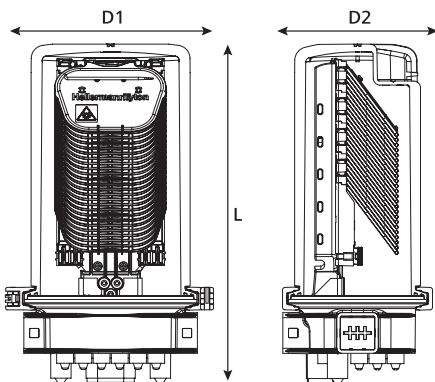

Technical Information

Technical Diagrams

27 port CFN Medium Length Closure - SC Trays

Front view of Medium Length CFN Closure with SC-IR Trays.

Side view of Medium Length CFN Closure with SC-IR Trays.

27 port CFN Small Length Closure - SE Trays

Front view of Small Length CFN Closure with SE-IR Trays.

Side view of Small Length CFN Closure with SE-IR Trays.

27 Port Base Configurations

27 Port Base Diagram.

19 port CFN Medium Length Closure - SC Trays

Front view of Medium Length CFN Closure with SC-IR Trays.

Side view of Medium Length CFN Closure with SC-IR Trays.

19 port CFN Small Length Closure - SE Trays

Front view of Small Length CFN Closure with SE-IR Trays.