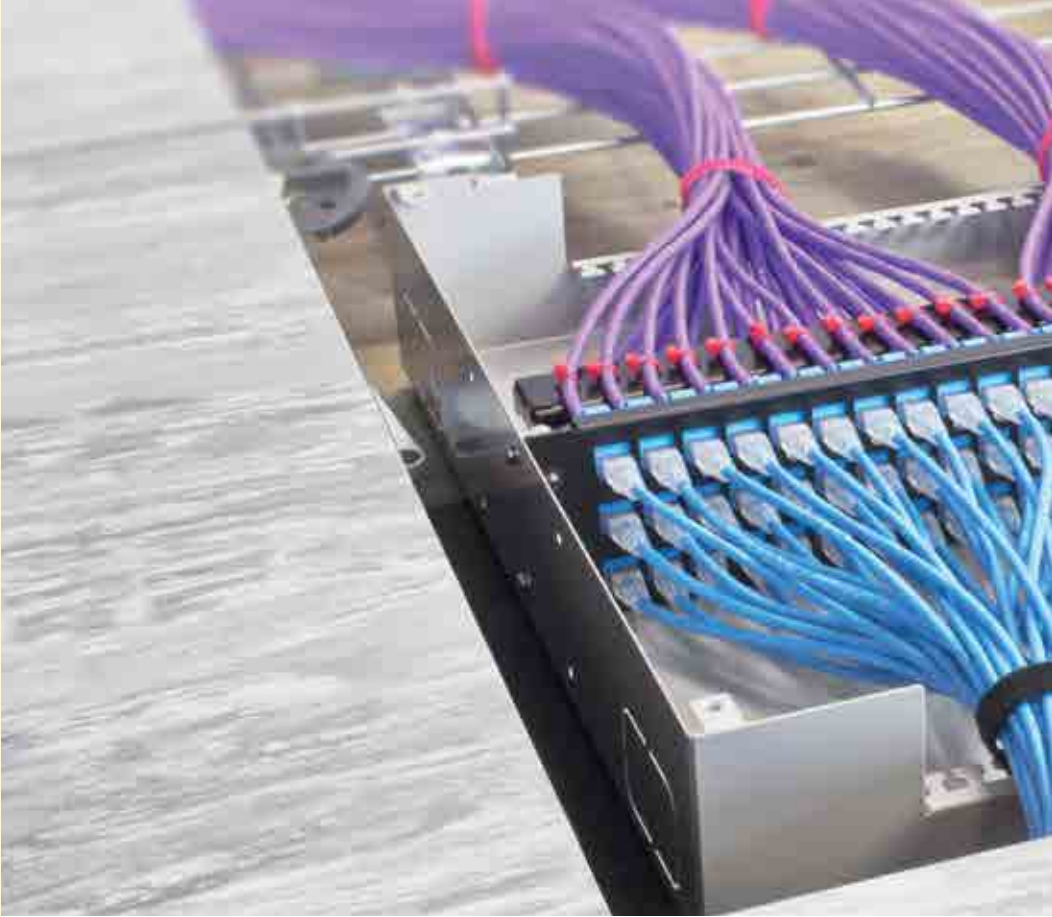

Zone Cabling

Zone Cabling

	Out of Rack	
	Hinged Wall Bracket	72
	Secure Surface Mountable Outlet	
Consolidation Points and Enclosures	Sub Floor Box	
	RapidNet Cassette Floor Box	73
	POD Box	
	Lockable Steel Zone Enclosure	
	RapidNet Zero U Bracket	
Mounting Hardware	Faceplates and Adaptors	74

Out of Rack Connectivity

Solutions for Additional Patching

RNAORC3

RNAORC2

RNAORC1

WB2U/BK / WB3U/BK

Product Description

HellermannTyton design and manufacture a diverse range of solutions for various Zone Cabling applications. Whatever the environment we have a solution that can help you benefit from a zone cabling topology through various styles of enclosures that can be fixed to the wall, in the ceiling under raised floors or desks.

Zone Cabling topologies comprise of network cables being deployed from the comms room to the chosen zone enclosure which are then in turn deployed to outlets in the work area or building management devices.

Work Area Network Connectivity

The HellermannTyton Pod delivers reliable and resilient network connections in work area applications, as well as high performance, and quick and flexible installations for both direct to the desk or grid mapping designs.