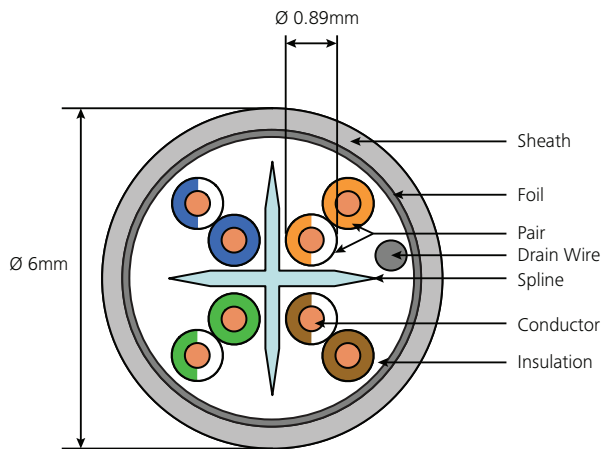

#### Cable Standards

##### Cable Sheath

- IEC 60332-1

**Cable Construction**

<b>Product Performance</b>	
<b>Core</b>	
Core Conductor:	26 AWG Stranded Copper Wire
Conductor Diameter:	0.16±0.02mm
Insulation:	HDPE
Insulation Diameter:	0.89mm ± 0.05mm
Twisting:	2 cores to the pair
Pair Colour:	Blue-White/Blue, Orange-White/Orange, Green-White/Green, Brown-White/Brown
<b>Final Assembly</b>	
Cable	4 pairs to the core
Sheath	LSOH Grey
Outer Diameter	6.0mm ± 0.3mm
<b>Mechanical and Environmental</b>	
Temp. Operation	-20°C to +75°C
Min. Bend Radius	
During Installation:	8 x outer diameter
During Operation:	12 x outer diameter
Max. Tensile Force:	
During Installation	110N
Packaged Weight	36kg/km