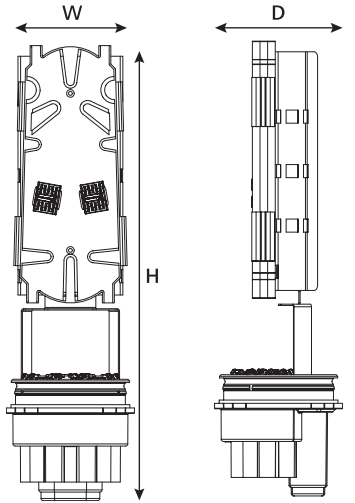

#### Technical Data

Dimensions	Closure Width	130 x 130	
	Length	B	M
		505	360
Number of Ports	1 LM-Cablelok + 16 R Port Cablelok		
Loop Storage Basket	No	Yes	
Maximum Tray Quantity	6	3	3
Tray Type	Hellapon Medium		Hellapon Small
Maximum Splice Capacity*	144	72	72
Splice Type	3A		
IP Rating	68 (8m HOW Cablelok)		
Mechanical IK Protection	IK09		

#### Features and Benefits:

- Maximum 144 fibre splice capacity
- 16 round ports and 1 oval port
- 2 Cover lengths
- Fibre storage basket for loop through applications
- Accommodates Hellapon Medium or Hellapon Small trays
- Maximum 24 splices per tray (double stacked)
- Splitter accommodation
- Cablelok compatible for all port sizes
- Quick release cover
- Optional flash test valve and/or grounding feed-through

Part Number	Description	Article-No
FRBTB-BXXSB61	FRBU, 16 PORT, 6 X HELLAPON MEDIUM TRAYS STACKED	857-02059
FRBTB-BXXSC61	FRBU, 16 PORT, 6 X HELLAPON MEDIUM TRAYS SIDE HINGED	857-02060
FRBTB-BXBBSB31	FRBU, 16 PORT, 3 X HELLAPON MEDIUM TRAYS STACKED, BASKET	857-02061
FRBTB-BXBBSB31	FRBU, 16 PORT, 3 X HELLAPON MEDIUM TRAYS SIDE HINGED, BASKET	857-02062
FRBTB-MXBSA31	FRBU, 16 PORT, 3 X HELLAPON SMALL, BASKET	857-02063
FRBTB-MXBSA21	FRBU, 16 PORT, 2 X HELLAPON SMALL, BASKET	857-02064
FRBTB-MXBSA11	FRBU, 16 PORT, 1 X HELLAPON SMALL, BASKET	857-02065

## Technical Diagrams

**FRBU with 3 x Hellapon Medium and Basket**

Front External View

Side External View

**FRBU with 6 x Hellapon Medium**

Front External View

Side External View

**FRBU with 3 x Hellapon Small**