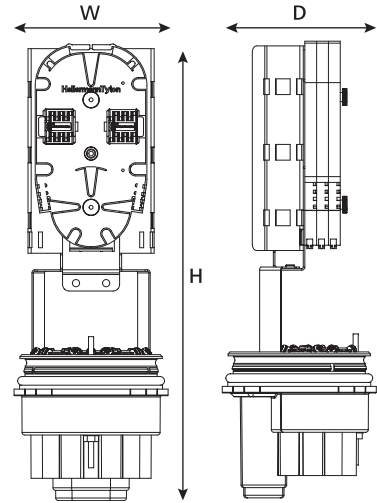

Part Number	Description	Article-No
FRBTB-BXXSB61	FRBU, 16 PORT, 6 X HELLAPON MEDIUM TRAYS STACKED	857-02059
FRBTB-BXXSC61	FRBU, 16 PORT, 6 X HELLAPON MEDIUM TRAYS SIDE HINGED	857-02060
FRBTB-BXBBSB31	FRBU, 16 PORT, 3 X HELLAPON MEDIUM TRAYS STACKED, BASKET	857-02061
FRBTB-BXBBSB31	FRBU, 16 PORT, 3 X HELLAPON MEDIUM TRAYS SIDE HINGED, BASKET	857-02062
FRBTB-MXBSA31	FRBU, 16 PORT, 3 X HELLAPON SMALL, BASKET	857-02063
FRBTB-MXBSA21	FRBU, 16 PORT, 2 X HELLAPON SMALL, BASKET	857-02064
FRBTB-MXBSA11	FRBU, 16 PORT, 1 X HELLAPON SMALL, BASKET	857-02065

## Technical Diagrams

**FRBU with 3 x Hellapon Medium and Basket**

Front External View

Side External View

**FRBU with 6 x Hellapon Medium**

Front External View

Side External View

**FRBU with 3 x Hellapon Small**

Front External View

Side External View

## 16 Port Base Diagram