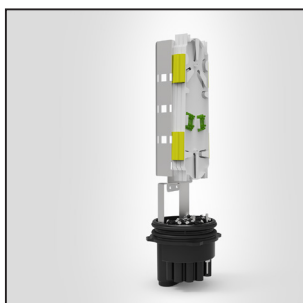

FRBU 16 Port with 3 x Hellapon Medium Trays and Basket.