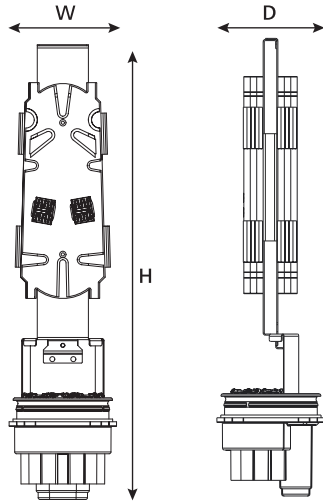

Part Number	Description	Article-No
FRBTB-BXXSB61	FRBU, 16 PORT, 6 X HELLAPON MEDIUM TRAYS STACKED	857-02059
FRBTB-BXXSC61	FRBU, 16 PORT, 6 X HELLAPON MEDIUM TRAYS SIDE HINGED	857-02060
FRBTB-BXBBSB31	FRBU, 16 PORT, 3 X HELLAPON MEDIUM TRAYS STACKED, BASKET	857-02061
FRBTB-BXBBSB31	FRBU, 16 PORT, 3 X HELLAPON MEDIUM TRAYS SIDE HINGED, BASKET	857-02062
FRBTB-MXBSA31	FRBU, 16 PORT, 3 X HELLAPON SMALL, BASKET	857-02063
FRBTB-MXBSA21	FRBU, 16 PORT, 2 X HELLAPON SMALL, BASKET	857-02064
FRBTB-MXBSA11	FRBU, 16 PORT, 1 X HELLAPON SMALL, BASKET	857-02065

## Technical Diagrams

**FRBU with 3 x Hellapon Medium and Basket**

Front External View

Side External View

**FRBU with 6 x Hellapon Medium**

Front External View

Side External View

**FRBU with 3 x Hellapon Small**

Front External View

Side External View

## 16 Port Base Diagram