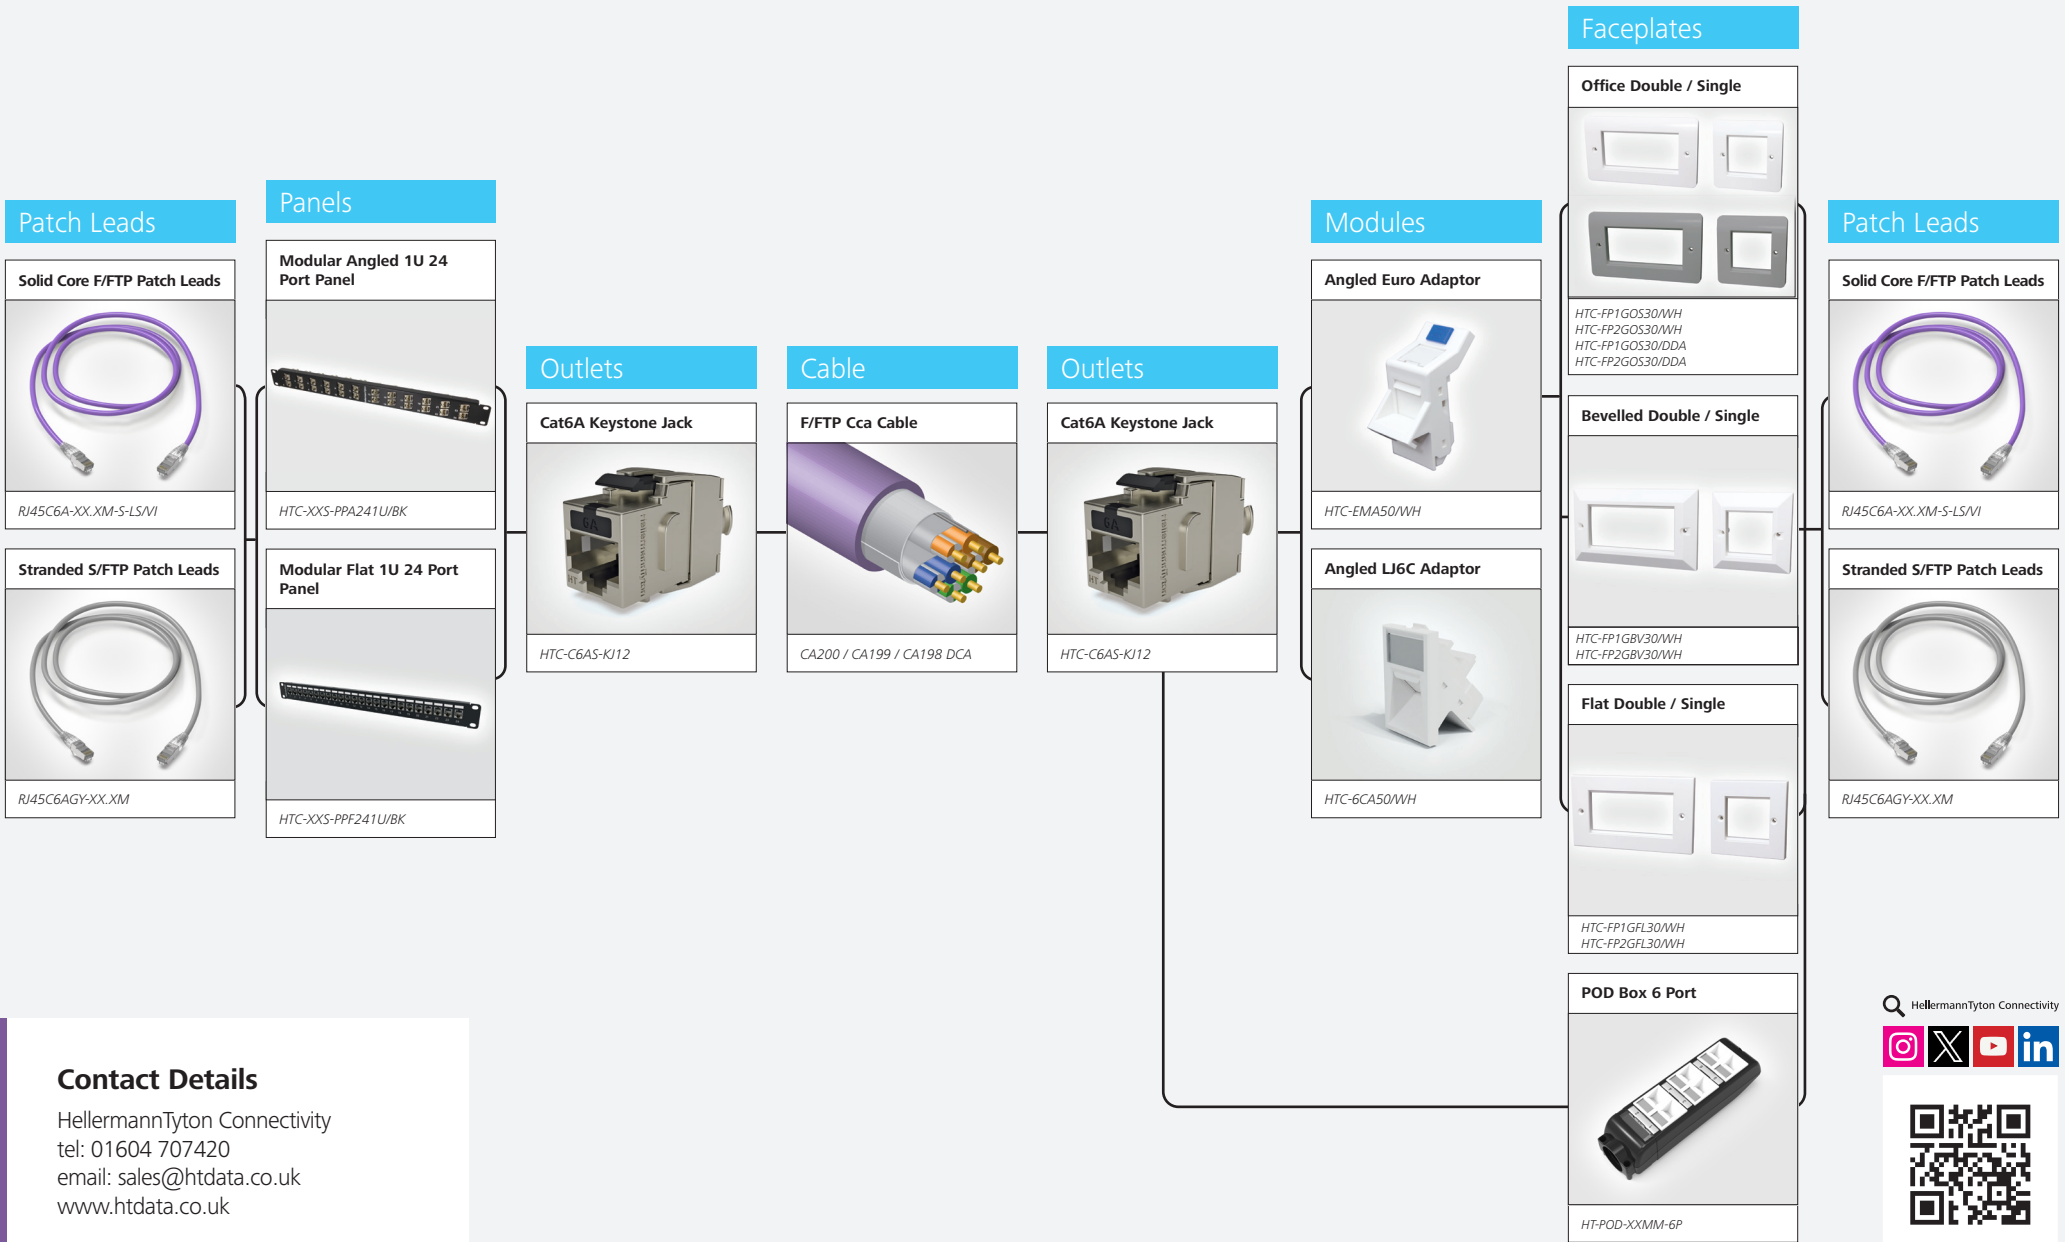

### Patch Leads

**Solid Core U/UTP Patch Leads**

RJ45NGB-10.0M-S-LSVI-CCA

**Stranded U/UTP Patch Leads**

RJ45NGB-XX.XM-Colour choice

## System Overview