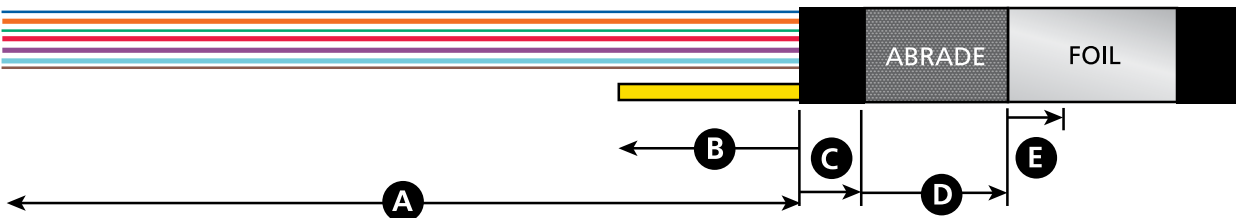

Ø (mm)	Cablelok™
15.5 - 22.0	T10
20 - 23.5	T20
23.5 - 25.5	T30
24.5 - 29.0	T40

1 Cablelok Loop

2 Cablelok

3 Heatshrink Loop

4 Heatshrink

	A	B	C	D	E
1	4000mm	150mm	50mm	-	-
2	2500mm	150mm	50mm	-	-
3	4000mm	150mm	20mm	130mm	20mm
4	2500mm	150mm	20mm	130mm	20mm