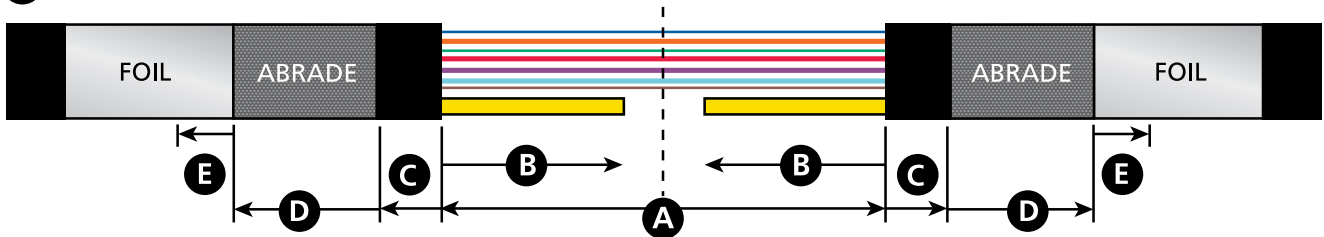

Ø (mm)	Cablelok™
15.5 - 22.0	T10
20 - 23.5	T20
23.5 - 25.5	T30
24.5 - 29.0	T40

1 Cablelok Loop

2 Cablelok

3 Heatshrink Loop

4 Heatshrink

	A	B	C	D	E
1	4000mm	150mm	50mm	-	-
2	2500mm	150mm	50mm	-	-
3	4000mm	150mm	20mm	130mm	20mm
4	2500mm	150mm	20mm	130mm	20mm