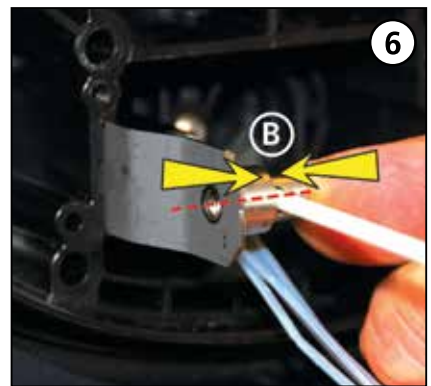

HellermannTyton

Tel: +44 (0) 1604 706633
www.htdata.co.uk

Stay in touch with us!