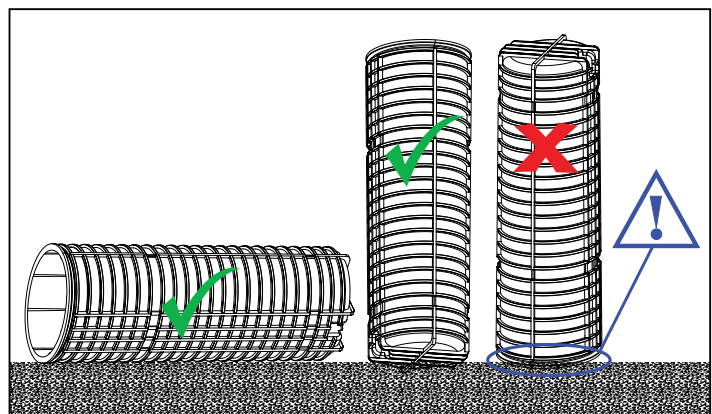

Port	Number of Ports	Cablelok™		Heatsrink	
		≥ Ø (mm)	≤ Ø (mm)	≥ Ø (mm)	≤ Ø (mm)
L	1	2 x 5.5	20.0	2 x 10.0	24.0
T	2	15.5	29.0	8.0	35.0
S	4	5.0	20.0	12.0	26.0
B	2	4.8	16.5	6.0	19.0
R	52	1.7	9.5	-	-

Port - port - Anschluß - Port - puerto - porto - porta - Port - Port - Port - Record - port - poort

Number of Ports - Nombre de ports - Anzahl der Anschlüsse - Antal portar - Número de puertos - Número de portos - Numero di porte - Portok száma - Numar racorduri - Počet portů - Antall porter - Števílo portov - Aantal poorten

Heatsrink - Thermo rétractable - Wärmeschrumpfschlauch - Krympling - Termoretráctil - Terorretráteis - Termorestringente - Zsugorcső - Termocontractibil - Teplem smrštiteľné hadice - krympestrømpe - toploskrča cev - Krimpkaus