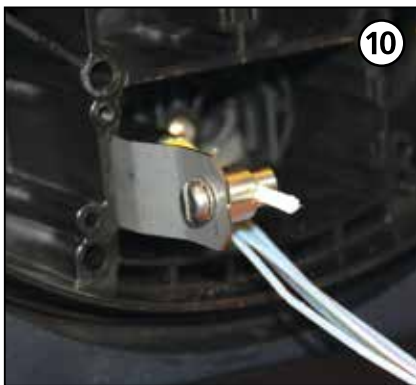

HellermannTyton

Tel: +44 (0) 1604 706633
www.htdata.co.uk

Stay in touch with us!