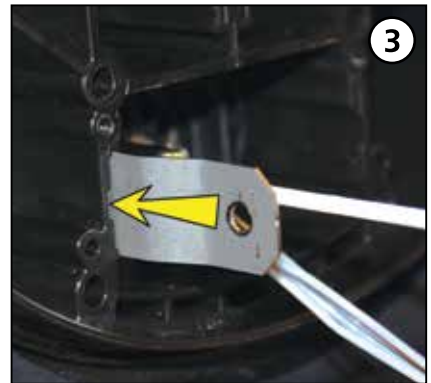

HellermannTyton

Tel: +44 (0) 1604 706633
www.htdata.co.uk

Stay in touch with us!