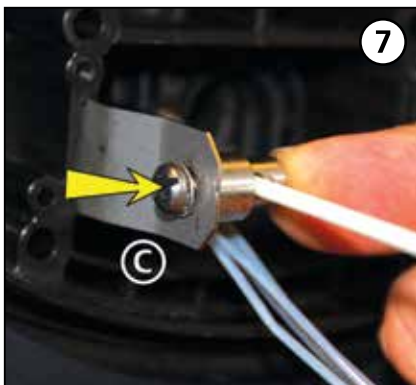

HellermannTyton

Tel: +44 (0) 1604 706633
www.htdata.co.uk

Stay in touch with us!