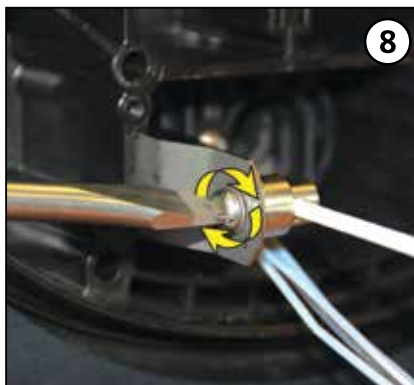

HellermannTyton

Tel: +44 (0) 1604 706633
www.htdata.co.uk

Stay in touch with us!