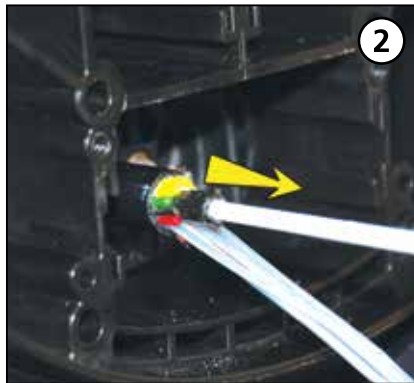

HellermannTyton

Tel: +44 (0) 1604 706633
www.htdata.co.uk

Stay in touch with us!