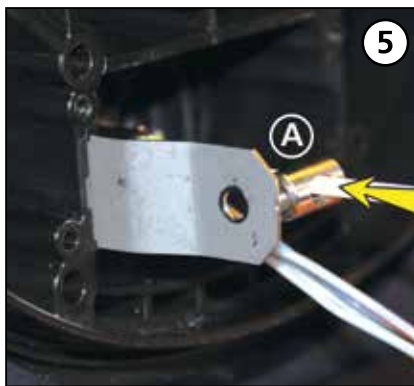

HellermannTyton

Tel: +44 (0) 1604 706633
www.htdata.co.uk

Stay in touch with us!