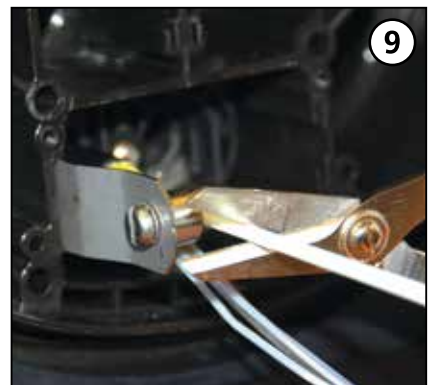

HellermannTyton

Tel: +44 (0) 1604 706633
www.htdata.co.uk

Stay in touch with us!