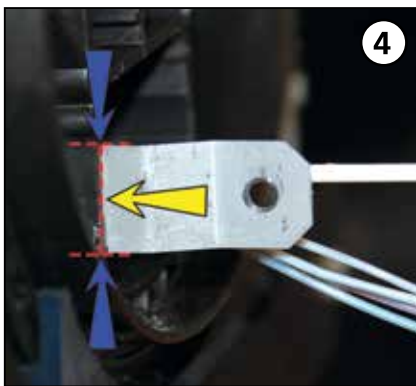

HellermannTyton

Tel: +44 (0) 1604 706633
www.htdata.co.uk

Stay in touch with us!