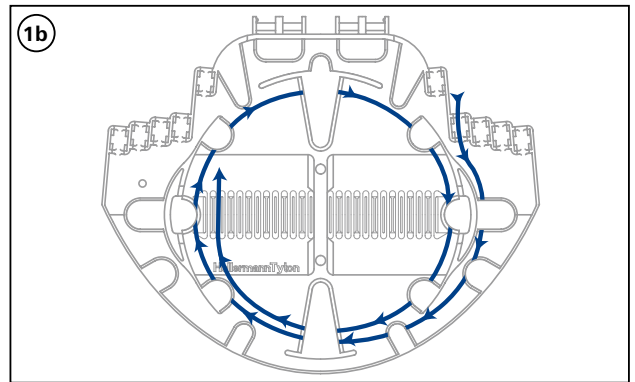

Fibre Splice Trays

A

Hellipse SC-1

B

Hellipse NZDF SE-A & SE-B

C

Hellipse SMF SE-A & SE-B

D

Hellapon Small

E

Hellapon Medium

F

Hellamass Large

① Cablelok Loop

② Cablelok

③ Heatshrink Loop