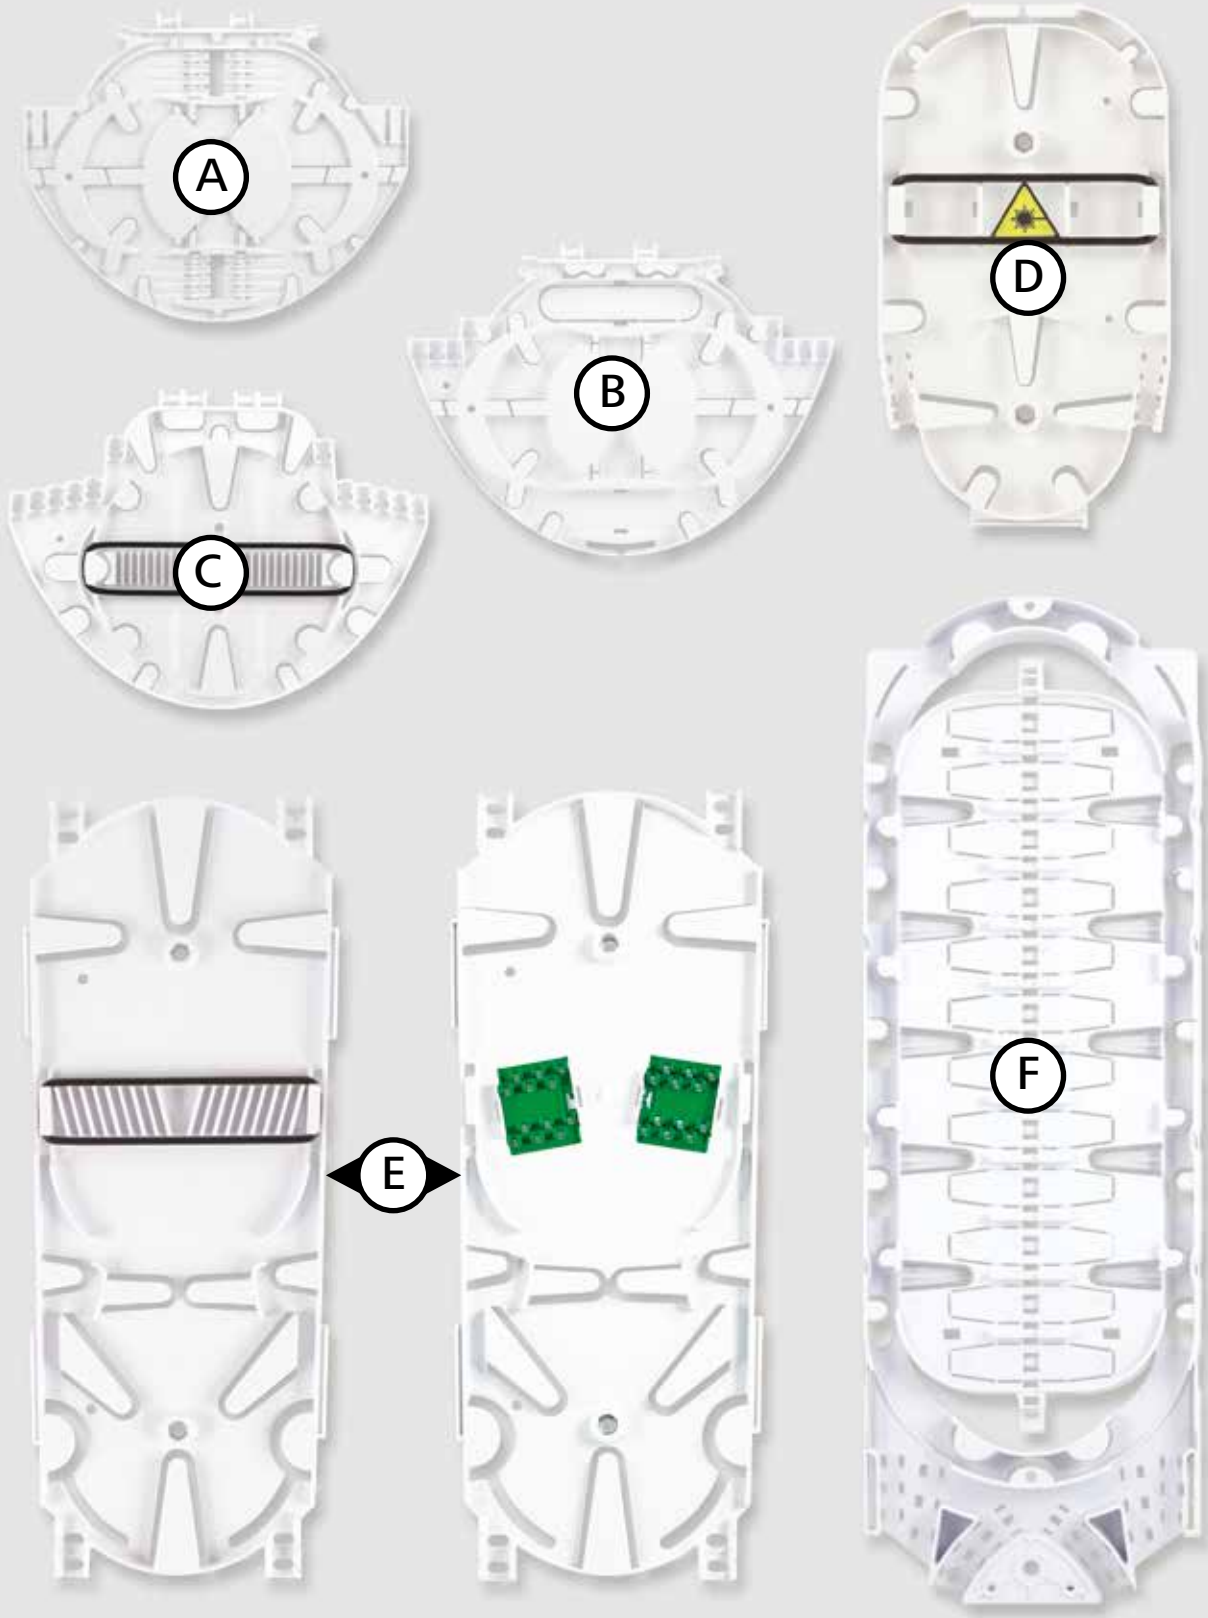

Fibre Splice Trays

A

Hellipse SC-1

B

Hellipse NZDF SE-A & SE-B

C

Hellipse SMF SE-A & SE-B

D

Hellapon Small

E

Hellapon Medium

F

Hellamass Large

① Cablelok Loop

② Cablelok

③ Heatshrink Loop