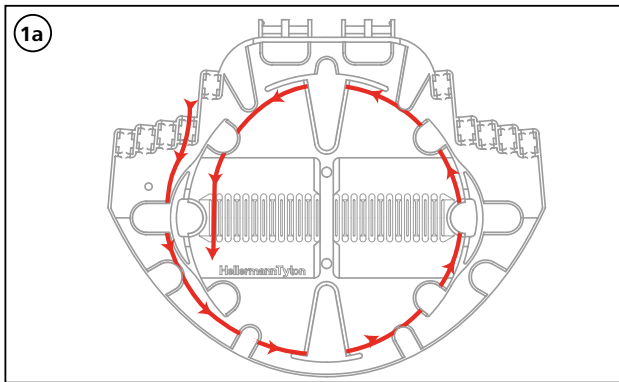

Fibre Splice Trays

A

Hellipse SC-1

B

Hellipse NZDF SE-A & SE-B

C

Hellipse SMF SE-A & SE-B

D

Hellapon Small

E

Hellapon Medium

F

Hellamass Large

① Cablelok Loop

② Cablelok

③ Heatshrink Loop