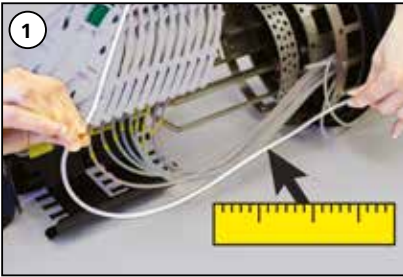

Fibre Splice Trays

A

Hellipse SC-1

B

Hellipse NZDF SE-A & SE-B

C

Hellipse SMF SE-A & SE-B

D

Hellapon Small

E

Hellapon Medium

F

Hellamass Large

① Cablelok Loop

② Cablelok

③ Heatshrink Loop