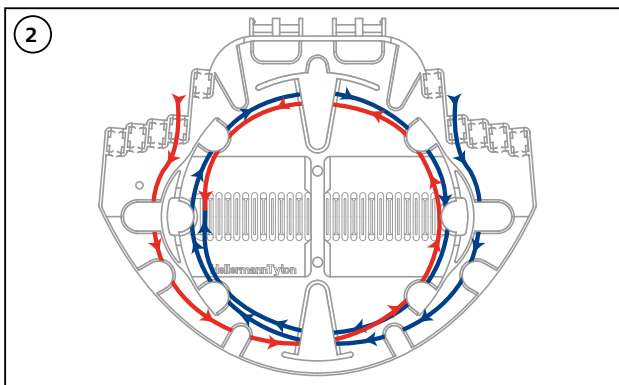

Fibre Splice Trays

A

Hellipse SC-1

B

Hellipse NZDF SE-A & SE-B

C

Hellipse SMF SE-A & SE-B

D

Hellapon Small

E

Hellapon Medium

F

Hellamass Large

① Cablelok Loop

② Cablelok

③ Heatshrink Loop