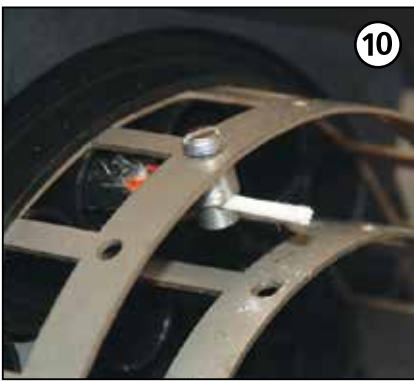

HellermannTyton

Tel: +44 (0) 1604 706633
www.htdata.co.uk

Stay in touch with us!