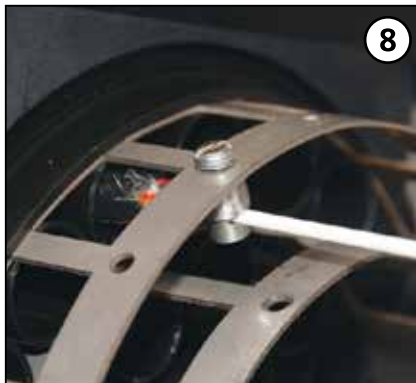

HellermannTyton

Tel: +44 (0) 1604 706633
www.htdata.co.uk

Stay in touch with us!