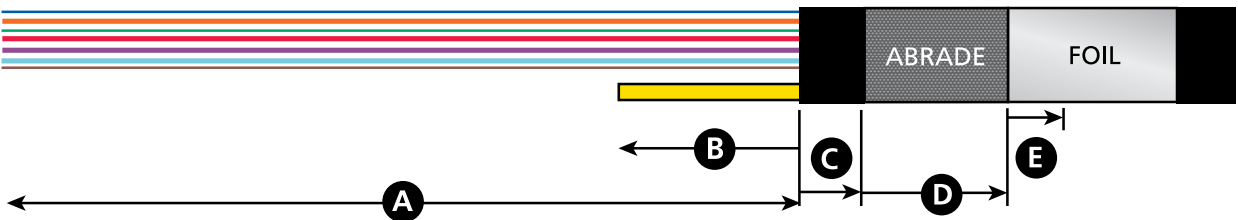

Ø (mm)	Cablelok™
2 x 5.5 - 9.5	L10C
2 x 9.0 - 12.5	L20C
2 x 12.0 - 15.0	L30C
2 x 15.0 - 18.5	L40C
2 x 18.3 - 20.0	L50C

1 Cablelok Loop

2 Cablelok

3 Heatshrink Loop

4 Heatshrink

	A	B	C	D	E
1	4000mm	150mm	50mm	-	-
2	2500mm	150mm	50mm	-	-
3	4000mm	150mm	20mm	130mm	20mm
4	2500mm	150mm	20mm	130mm	20mm