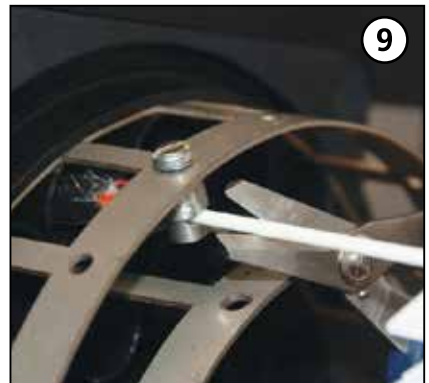

HellermannTyton

Tel: +44 (0) 1604 706633
www.htdata.co.uk

Stay in touch with us!