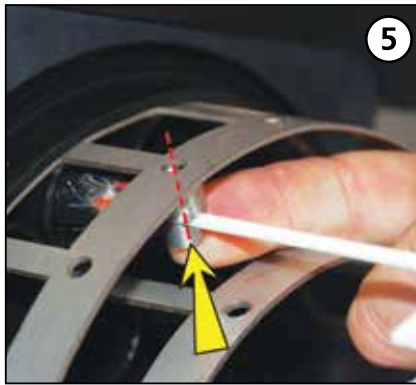

HellermannTyton

Tel: +44 (0) 1604 706633
www.htdata.co.uk

Stay in touch with us!