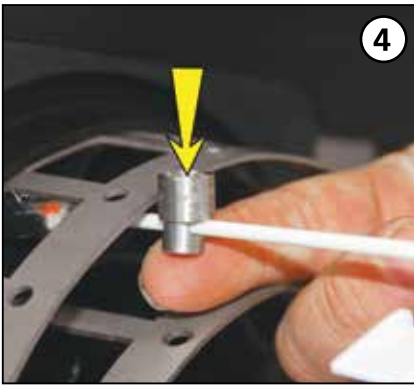

HellermannTyton

Tel: +44 (0) 1604 706633
www.htdata.co.uk

Stay in touch with us!