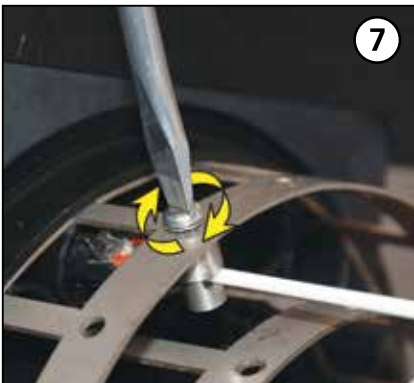

HellermannTyton

Tel: +44 (0) 1604 706633
www.htdata.co.uk

Stay in touch with us!