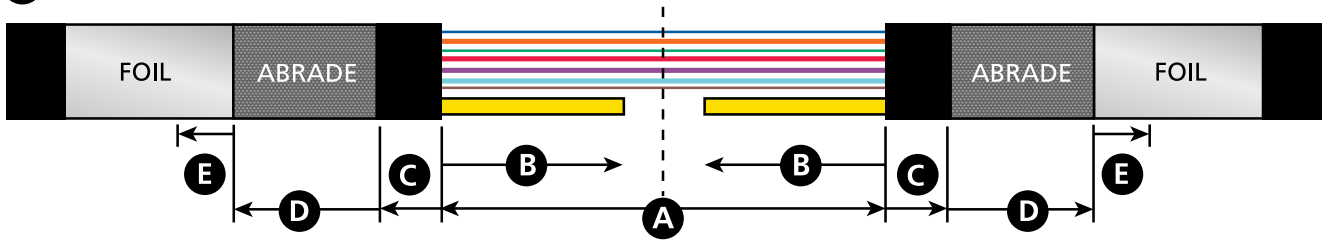

Ø (mm)	Cablelok™
2 x 5.5 - 9.5	L10C
2 x 9.0 - 12.5	L20C
2 x 12.0 - 15.0	L30C
2 x 15.0 - 18.5	L40C
2 x 18.3 - 20.0	L50C

1 Cablelok Loop

2 Cablelok

3 Heatshrink Loop

4 Heatshrink

	A	B	C	D	E
1	4000mm	150mm	50mm	-	-
2	2500mm	150mm	50mm	-	-
3	4000mm	150mm	20mm	130mm	20mm
4	2500mm	150mm	20mm	130mm	20mm