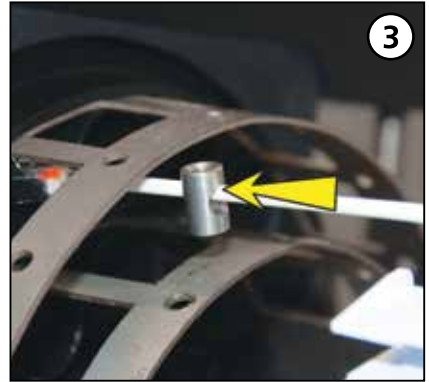

HellermannTyton

Tel: +44 (0) 1604 706633
www.htdata.co.uk

Stay in touch with us!