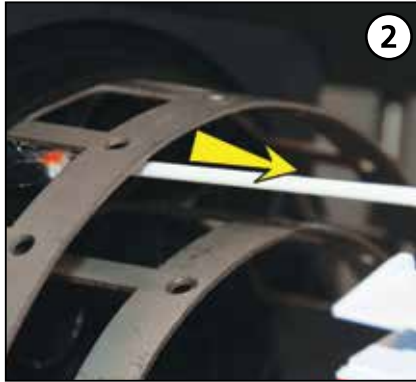

HellermannTyton

Tel: +44 (0) 1604 706633
www.htdata.co.uk

Stay in touch with us!