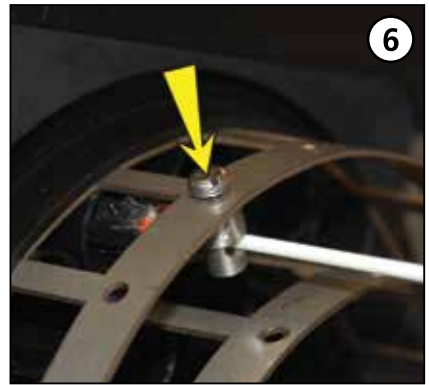

HellermannTyton

Tel: +44 (0) 1604 706633
www.htdata.co.uk

Stay in touch with us!