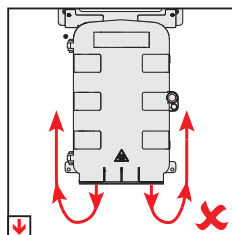

MDU - Rear Mounting Baskets

E	Drop Cable Length (L)	Drop Cable Quantity
MDU-S1XS	4m	12 x 3mm
MDU-S1	4m	12 x 3mm
MDU-S2	4m	24 x 3mm
MDU-S3	4m	24 x 3mm
MDU-S4	4m	64 x 3mm
MDU-S5	4m	64 x 3mm

A contd

B

C

D

HellermannTyton