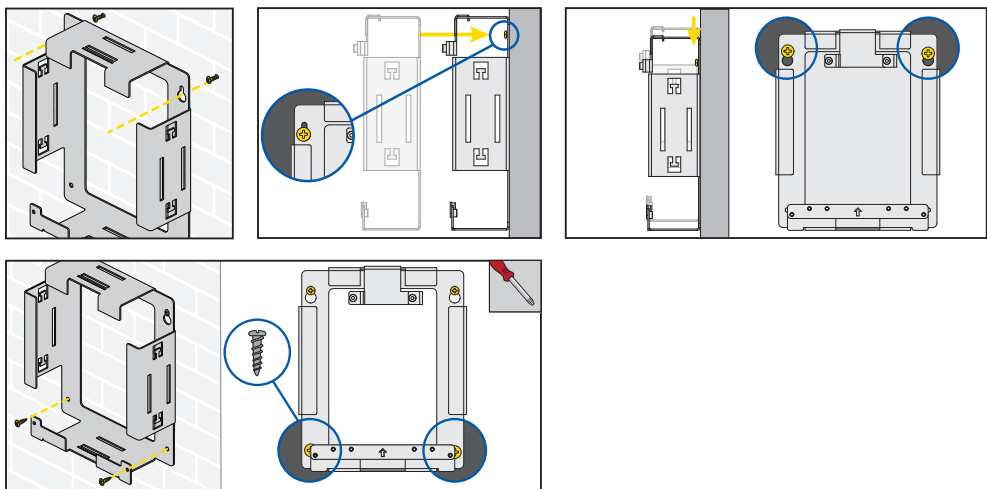

MDU - Rear Mounting Baskets

E	Drop Cable Length (L)	Drop Cable Quantity
MDU-S1XS	4m	12 x 3mm
MDU-S1	4m	12 x 3mm
MDU-S2	4m	24 x 3mm
MDU-S3	4m	24 x 3mm
MDU-S4	4m	64 x 3mm
MDU-S5	4m	64 x 3mm

A contd

B

C

D

HellermannTyton