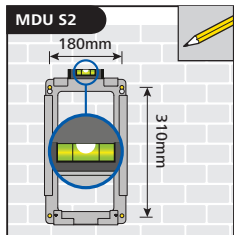

MDU - Rear Mounting Baskets

E	Drop Cable Length (L)	Drop Cable Quantity
MDU-S1XS	4m	12 x 3mm
MDU-S1	4m	12 x 3mm
MDU-S2	4m	24 x 3mm
MDU-S3	4m	24 x 3mm
MDU-S4	4m	64 x 3mm
MDU-S5	4m	64 x 3mm

A contd

B

C

D

HellermannTyton