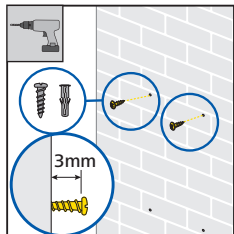

MDU - Rear Mounting Baskets

E	Drop Cable Length (L)	Drop Cable Quantity
MDU-S1XS	4m	12 x 3mm
MDU-S1	4m	12 x 3mm
MDU-S2	4m	24 x 3mm
MDU-S3	4m	24 x 3mm
MDU-S4	4m	64 x 3mm
MDU-S5	4m	64 x 3mm

A contd

B

C

D

HellermannTyton