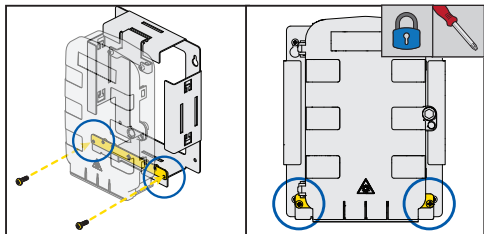

MDU - Rear Mounting Baskets

E	Drop Cable Length (L)	Drop Cable Quantity
MDU-S1XS	4m	12 x 3mm
MDU-S1	4m	12 x 3mm
MDU-S2	4m	24 x 3mm
MDU-S3	4m	24 x 3mm
MDU-S4	4m	64 x 3mm
MDU-S5	4m	64 x 3mm

A contd

B

C

D

HellermannTyton