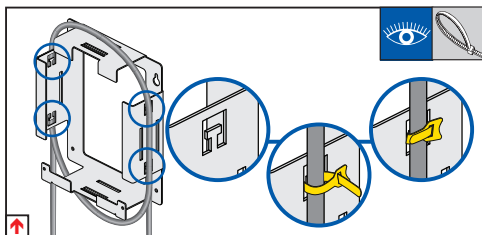

MDU - Rear Mounting Baskets

E	Drop Cable Length (L)	Drop Cable Quantity
MDU-S1XS	4m	12 x 3mm
MDU-S1	4m	12 x 3mm
MDU-S2	4m	24 x 3mm
MDU-S3	4m	24 x 3mm
MDU-S4	4m	64 x 3mm
MDU-S5	4m	64 x 3mm

A contd

B

C

D

HellermannTyton