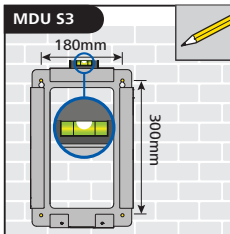

MDU - Rear Mounting Baskets

E	Drop Cable Length (L)	Drop Cable Quantity
MDU-S1XS	4m	12 x 3mm
MDU-S1	4m	12 x 3mm
MDU-S2	4m	24 x 3mm
MDU-S3	4m	24 x 3mm
MDU-S4	4m	64 x 3mm
MDU-S5	4m	64 x 3mm

A contd

B

C

D

HellermannTyton