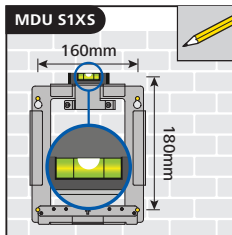

MDU - Rear Mounting Baskets

E	Drop Cable Length (L)	Drop Cable Quantity
MDU-S1XS	4m	12 x 3mm
MDU-S1	4m	12 x 3mm
MDU-S2	4m	24 x 3mm
MDU-S3	4m	24 x 3mm
MDU-S4	4m	64 x 3mm
MDU-S5	4m	64 x 3mm

A contd

B

C

D

HellermannTyton