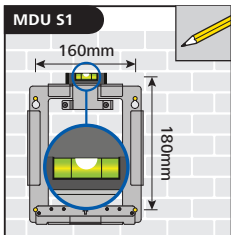

MDU - Rear Mounting Baskets

E	Drop Cable Length (L)	Drop Cable Quantity
MDU-S1XS	4m	12 x 3mm
MDU-S1	4m	12 x 3mm
MDU-S2	4m	24 x 3mm
MDU-S3	4m	24 x 3mm
MDU-S4	4m	64 x 3mm
MDU-S5	4m	64 x 3mm

A contd

B

C

D

HellermannTyton