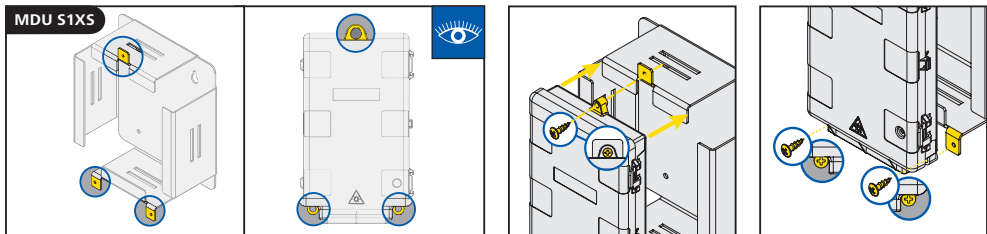

MDU - Rear Mounting Baskets

E	Drop Cable Length (L)	Drop Cable Quantity
MDU-S1XS	4m	12 x 3mm
MDU-S1	4m	12 x 3mm
MDU-S2	4m	24 x 3mm
MDU-S3	4m	24 x 3mm
MDU-S4	4m	64 x 3mm
MDU-S5	4m	64 x 3mm

A contd

B

C

D

HellermannTyton