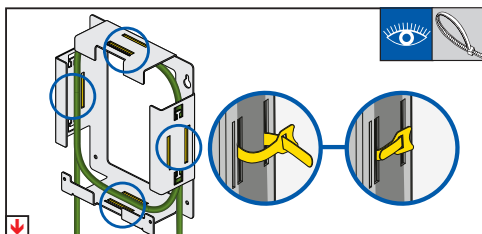

MDU - Rear Mounting Baskets

E	Drop Cable Length (L)	Drop Cable Quantity
MDU-S1XS	4m	12 x 3mm
MDU-S1	4m	12 x 3mm
MDU-S2	4m	24 x 3mm
MDU-S3	4m	24 x 3mm
MDU-S4	4m	64 x 3mm
MDU-S5	4m	64 x 3mm

A contd

B

C

D

HellermannTyton