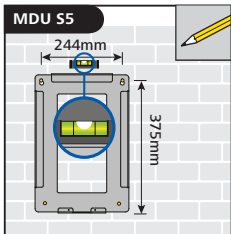

MDU - Rear Mounting Baskets

E	Drop Cable Length (L)	Drop Cable Quantity
MDU-S1XS	4m	12 x 3mm
MDU-S1	4m	12 x 3mm
MDU-S2	4m	24 x 3mm
MDU-S3	4m	24 x 3mm
MDU-S4	4m	64 x 3mm
MDU-S5	4m	64 x 3mm

A contd

B

C

D

HellermannTyton