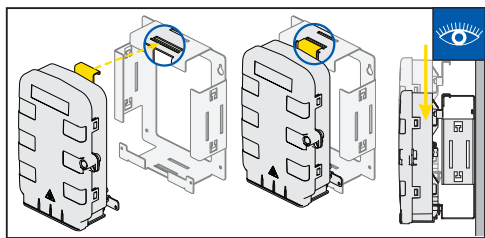

MDU - Rear Mounting Baskets

E	Drop Cable Length (L)	Drop Cable Quantity
MDU-S1XS	4m	12 x 3mm
MDU-S1	4m	12 x 3mm
MDU-S2	4m	24 x 3mm
MDU-S3	4m	24 x 3mm
MDU-S4	4m	64 x 3mm
MDU-S5	4m	64 x 3mm

A contd

B

C

D

HellermannTyton