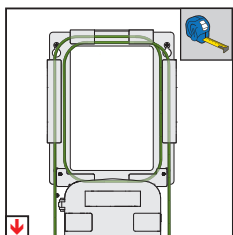

MDU - Rear Mounting Baskets

E	Drop Cable Length (L)	Drop Cable Quantity
MDU-S1XS	4m	12 x 3mm
MDU-S1	4m	12 x 3mm
MDU-S2	4m	24 x 3mm
MDU-S3	4m	24 x 3mm
MDU-S4	4m	64 x 3mm
MDU-S5	4m	64 x 3mm

A contd

B

C

D

HellermannTyton