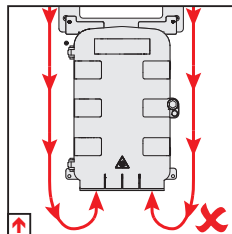

MDU - Rear Mounting Baskets

E	Drop Cable Length (L)	Drop Cable Quantity
MDU-S1XS	4m	12 x 3mm
MDU-S1	4m	12 x 3mm
MDU-S2	4m	24 x 3mm
MDU-S3	4m	24 x 3mm
MDU-S4	4m	64 x 3mm
MDU-S5	4m	64 x 3mm

A contd

B

C

D

HellermannTyton