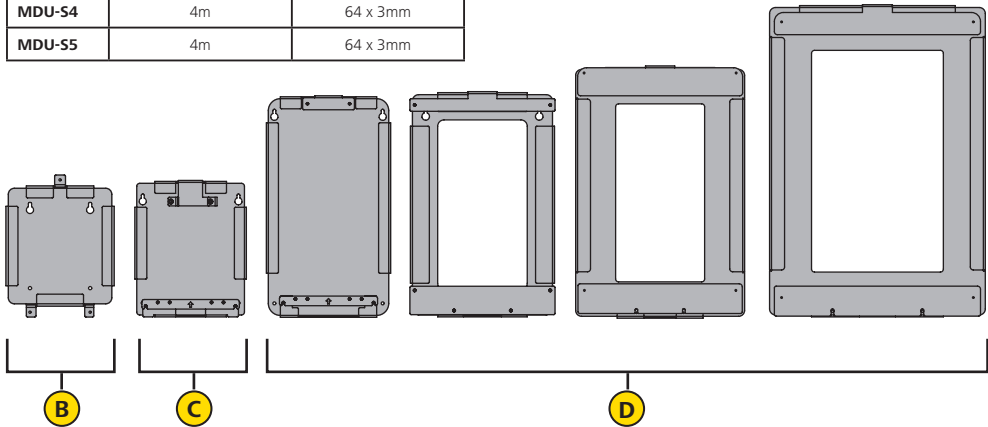

MDU - Rear Mounting Baskets

E	Drop Cable Length (L)	Drop Cable Quantity
MDU-S1XS	4m	12 x 3mm
MDU-S1	4m	12 x 3mm
MDU-S2	4m	24 x 3mm
MDU-S3	4m	24 x 3mm
MDU-S4	4m	64 x 3mm
MDU-S5	4m	64 x 3mm

A contd

B

C

D

HellermannTyton