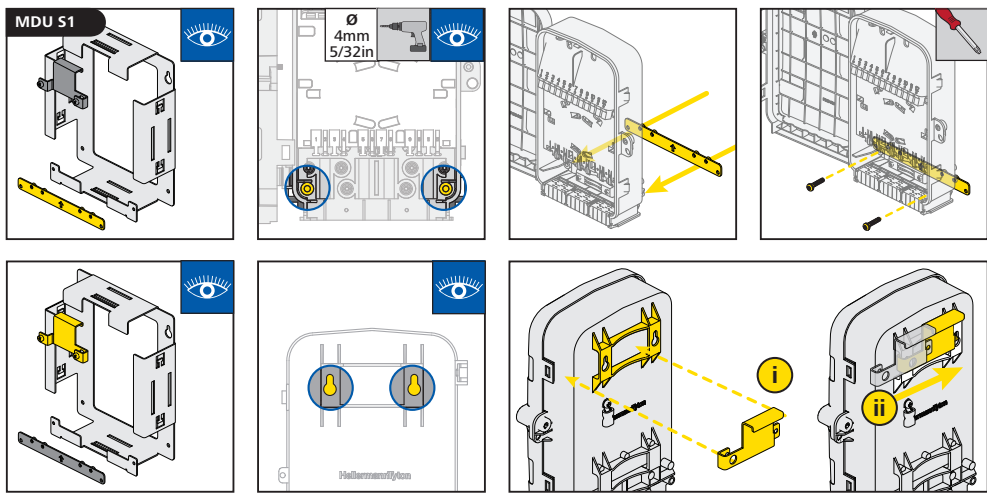

MDU - Rear Mounting Baskets

E	Drop Cable Length (L)	Drop Cable Quantity
MDU-S1XS	4m	12 x 3mm
MDU-S1	4m	12 x 3mm
MDU-S2	4m	24 x 3mm
MDU-S3	4m	24 x 3mm
MDU-S4	4m	64 x 3mm
MDU-S5	4m	64 x 3mm

A contd

B

C

D

HellermannTyton