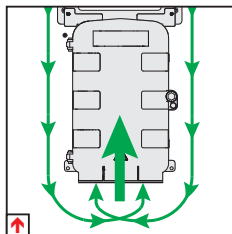

MDU - Rear Mounting Baskets

E	Drop Cable Length (L)	Drop Cable Quantity
MDU-S1XS	4m	12 x 3mm
MDU-S1	4m	12 x 3mm
MDU-S2	4m	24 x 3mm
MDU-S3	4m	24 x 3mm
MDU-S4	4m	64 x 3mm
MDU-S5	4m	64 x 3mm

A contd

B

C

D

HellermannTyton