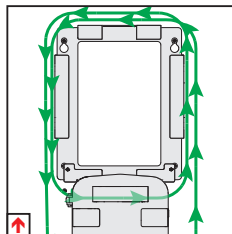

MDU - Rear Mounting Baskets

E	Drop Cable Length (L)	Drop Cable Quantity
MDU-S1XS	4m	12 x 3mm
MDU-S1	4m	12 x 3mm
MDU-S2	4m	24 x 3mm
MDU-S3	4m	24 x 3mm
MDU-S4	4m	64 x 3mm
MDU-S5	4m	64 x 3mm

A contd

B

C

D

HellermannTyton