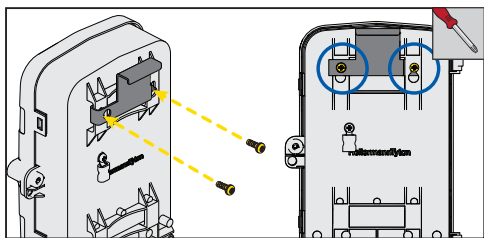

MDU - Rear Mounting Baskets

E	Drop Cable Length (L)	Drop Cable Quantity
MDU-S1XS	4m	12 x 3mm
MDU-S1	4m	12 x 3mm
MDU-S2	4m	24 x 3mm
MDU-S3	4m	24 x 3mm
MDU-S4	4m	64 x 3mm
MDU-S5	4m	64 x 3mm

A contd

B

C

D

HellermannTyton