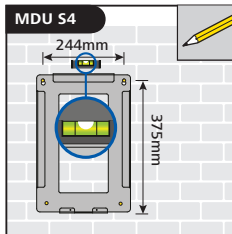

MDU - Rear Mounting Baskets

E	Drop Cable Length (L)	Drop Cable Quantity
MDU-S1XS	4m	12 x 3mm
MDU-S1	4m	12 x 3mm
MDU-S2	4m	24 x 3mm
MDU-S3	4m	24 x 3mm
MDU-S4	4m	64 x 3mm
MDU-S5	4m	64 x 3mm

A contd

B

C

D

HellermannTyton