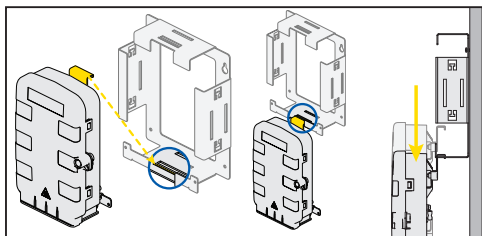

MDU - Rear Mounting Baskets

E	Drop Cable Length (L)	Drop Cable Quantity
MDU-S1XS	4m	12 x 3mm
MDU-S1	4m	12 x 3mm
MDU-S2	4m	24 x 3mm
MDU-S3	4m	24 x 3mm
MDU-S4	4m	64 x 3mm
MDU-S5	4m	64 x 3mm

A contd

B

C

D

HellermannTyton