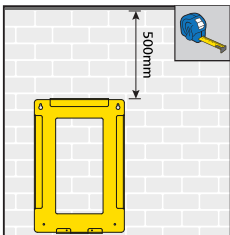

MDU - Rear Mounting Baskets

E	Drop Cable Length (L)	Drop Cable Quantity
MDU-S1XS	4m	12 x 3mm
MDU-S1	4m	12 x 3mm
MDU-S2	4m	24 x 3mm
MDU-S3	4m	24 x 3mm
MDU-S4	4m	64 x 3mm
MDU-S5	4m	64 x 3mm

A contd

B

C

D

HellermannTyton