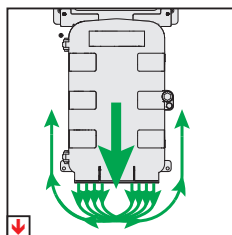

MDU - Rear Mounting Baskets

E	Drop Cable Length (L)	Drop Cable Quantity
MDU-S1XS	4m	12 x 3mm
MDU-S1	4m	12 x 3mm
MDU-S2	4m	24 x 3mm
MDU-S3	4m	24 x 3mm
MDU-S4	4m	64 x 3mm
MDU-S5	4m	64 x 3mm

A contd

B

C

D

HellermannTyton