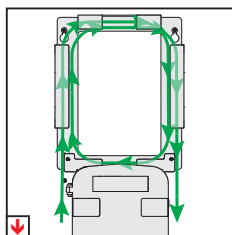

MDU - Rear Mounting Baskets

E	Drop Cable Length (L)	Drop Cable Quantity
MDU-S1XS	4m	12 x 3mm
MDU-S1	4m	12 x 3mm
MDU-S2	4m	24 x 3mm
MDU-S3	4m	24 x 3mm
MDU-S4	4m	64 x 3mm
MDU-S5	4m	64 x 3mm

A contd

B

C

D

HellermannTyton