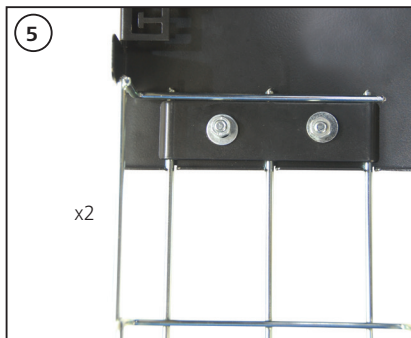

CMA-SB45

HellermannTyton

Tel: +44 (0) 1604 706633
www.htdata.co.uk

Stay in touch with us!