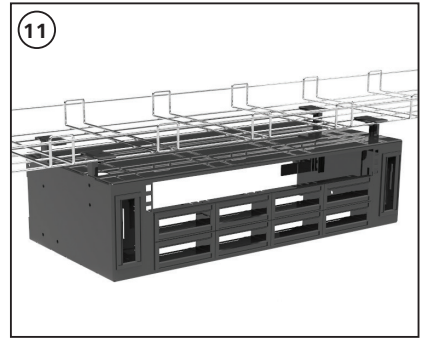

CMA-SB45

HellermannTyton

Tel: +44 (0) 1604 706633
www.htdata.co.uk

Stay in touch with us!