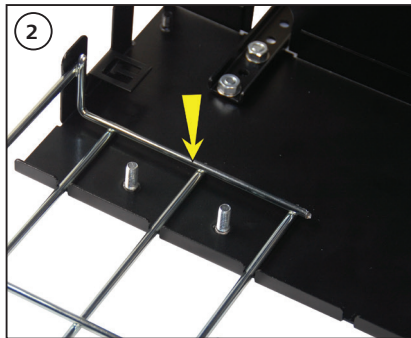

CMA-SB45

HellermannTyton

Tel: +44 (0) 1604 706633
www.htdata.co.uk

Stay in touch with us!