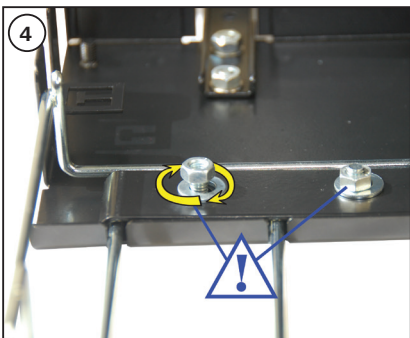

CMA-SB45

HellermannTyton

Tel: +44 (0) 1604 706633
www.htdata.co.uk

Stay in touch with us!