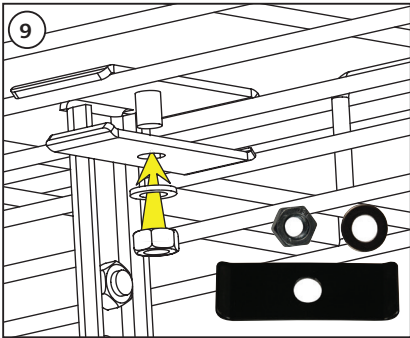

CMA-SB45

HellermannTyton

Tel: +44 (0) 1604 706633
www.htdata.co.uk

Stay in touch with us!