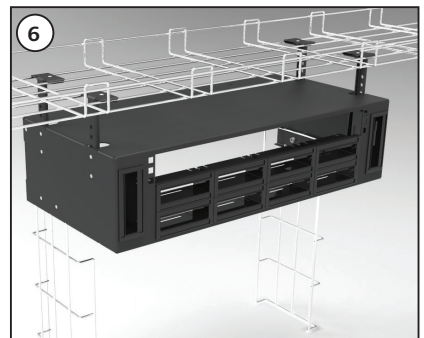

CMA-SB45

HellermannTyton

Tel: +44 (0) 1604 706633
www.htdata.co.uk

Stay in touch with us!