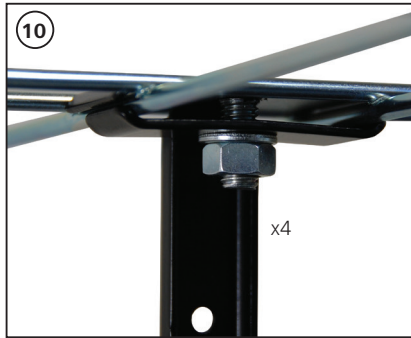

CMA-SB45

HellermannTyton

Tel: +44 (0) 1604 706633
www.htdata.co.uk

Stay in touch with us!