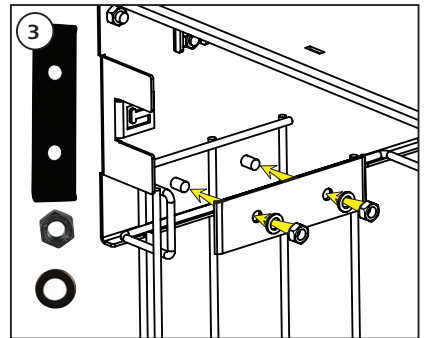

CMA-SB45

HellermannTyton

Tel: +44 (0) 1604 706633
www.htdata.co.uk

Stay in touch with us!