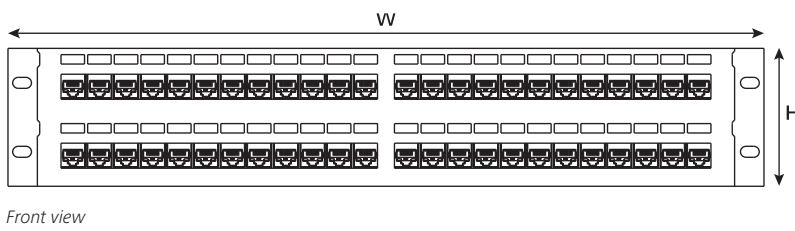

*Typical values are for permanent link tests when using the complete HellermannTyton Data System.

Technical Diagrams

1U 24 Port

2U48 Port

This document is subject to change without notice.
The current version available from www.htdata.co.uk/site/products/patch-panels