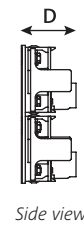

*Typical values are for permanent link tests when using the complete HellermannTyton Data System.

Technical Diagrams

1U 24 Port

2U48 Port

This document is subject to change without notice.
The current version available from www.htdata.co.uk/site/products/patch-panels