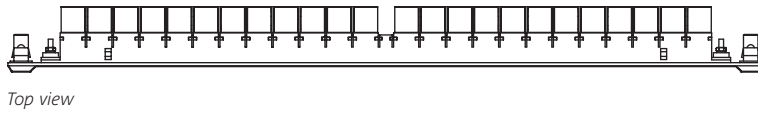

*Typical values are for permanent link tests when using the complete HellermannTyton Data System.

Technical Diagrams

1U 24 Port

2U48 Port

This document is subject to change without notice.
The current version available from www.htdata.co.uk/site/products/patch-panels