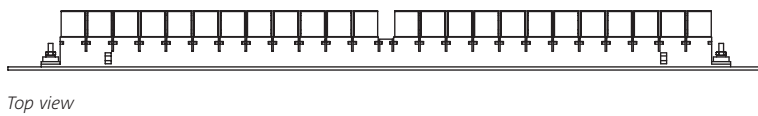

*Typical values are for permanent link tests when using the complete HellermannTyton Data System.

Technical Diagrams

1U 24 Port

2U48 Port

This document is subject to change without notice.
The current version available from www.htdata.co.uk/site/products/patch-panels