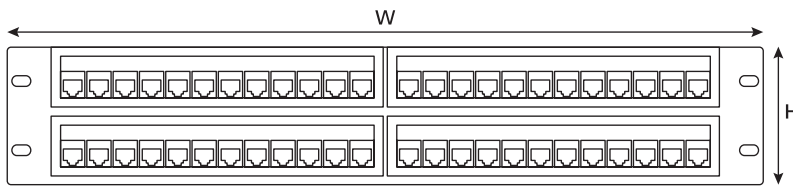

MegaBand Category 5e Patch Panels

Technical Data

Specification	Category 5e					
Conformance	<ul style="list-style-type: none"> • ISO 11801:2002 (inc. Amend. A1 & A2) • BS EN 50173 • ANSI/TIA/EIA 568-C.2 					
Wiring Specification	568A/B					
Port Density	1U 24 Port			2U 48 Port		
Dimensions (mm)	H	W	D	H	W	D
	44.0	483.0	28.0	88.0	438.0	30.0
Panel Weight (g)	538			964		
Outlet Style	RJ45					
RJ45 Jack Life	Minimum Insertions 1000					
Punch Down Blocks	IDC					
IDC Life	Minimum 50 re-terminations					
Wire Gauge	22-26 AWG (Maximum of 2 wires per contact).					

*Typical values are for permanent link tests when using the complete HellermannTyton Data System.

Technical Diagrams

1U 24 Port

Front view

Side view

Top view

2U 48 Port

Front view

Side view

Top view

This document is subject to change without notice.
The current version available from www.htdata.co.uk/site/products/patch-panels