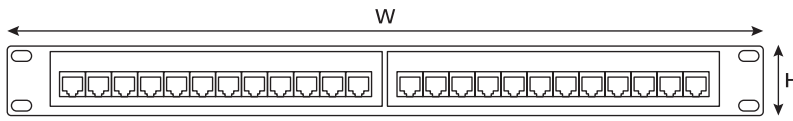

MegaBand Category 5e Patch Panels

Technical Data

Specification	Category 5e					
Conformance	<ul style="list-style-type: none"> • ISO 11801:2002 (inc. Amend. A1 & A2) • BS EN 50173 • ANSI/TIA/EIA 568-C.2 					
Wiring Specification	568A/B					
Port Density	1U 24 Port			2U 48 Port		
Dimensions (mm)	H	W	D	H	W	D
	44.0	483.0	28.0	88.0	438.0	30.0
Panel Weight (g)	538			964		
Outlet Style	RJ45					
RJ45 Jack Life	Minimum Insertions 1000					
Punch Down Blocks	IDC					
IDC Life	Minimum 50 re-terminations					
Wire Gauge	22-26 AWG (Maximum of 2 wires per contact).					

Material	
Panel	Mild Steel, Black Powder Coated
Modular Jack Housing	Polybutylene
Contacts	ABS/Selected Gold Plate

Performance Characteristics

Frequency (MHz)		1	10	100
Insertion Loss	Spec	3.0	6.2	21.0
	Typical	1.9	5.6	18.2
NEXT (dB)	Spec	60.0	48.5	32.3
	Typical	83.2	67.7	49.0
ACR-N (dB)	Spec	57.0	42.3	11.3
	Typical	81.3	62.1	30.7
Return Loss (dB)	Spec	19.0	19.0	12.0
	Typical	29.9	33.8	29.6
PS NEXT (dB)	Spec	57.0	45.5	29.3
	Typical	78.2	62.3	43.1
PS ACR-N (dB)	Spec	54.0	39.3	8.3
	Typical	76.3	56.8	24.9
ACR-F (dB)	Spec	58.6	38.6	18.6
	Typical	73.7	53.9	36.3
PS ACR-F (dB)	Spec	55.6	35.6	15.6
	Typical	67.4	47.6	31.3

*Typical values are for permanent link tests when using the complete HellermannTyton Data System.

Technical Diagrams

1U 24 Port

Front view

Side view

Top view

2U 48 Port

Front view