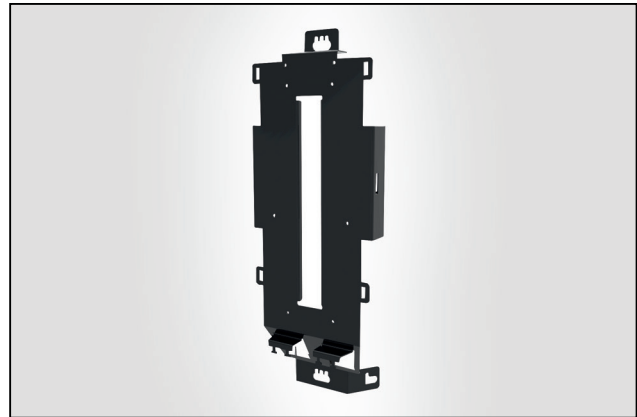

MB-AFN/FFE-PWB-001

AFN / FEE Mounting Bracket

Application Information

The MB-AFN/FFE-PWB-001 universal pole mounting bracket, suitable for use with the Aerial Fibre Node and Fibre Facade Enclosure, provides secure anchoring for up to ten metres of ultra-lightweight cable and 24 distribution drop fibres on the rear of the bracket.

Constructed from powder coated stainless steel and designed not to exceed the width of the pole-top the bracket can be preloaded with the enclosure and then secured to the pole.

The bracket has been designed with a rear management basket to allow for secure storage of excess cables.

Technical Data

Dimensions (mm)	D	W	H
	90	180	479
Material	Powder Coated Stainless Steel		
Colour	Black		

MB-AFN/FFE-PWB-001 Mounting Bracket

Pole Mounting Bracket with AFN.

Technical Diagrams

Mounting Bracket Comparison Chart

PART CODE	Outdoor	Indoor	Application		Product		Loop Storage	Colour	Unique Feature
			Pole	Facade / Wall	AFN	FFE			
Single Enclosure Brackets									
MB-AFN/FFE-PB001	✓	✓	✓	✗	✓	✓	✓	Black	- Fits 2 different enclosure sizes
MB-AFN/FFE-PWB-001	✓	✓	✓	✗	✓	✓	✓	Black	- Storage for up to 10m of Ultra Light Weight Cable
MB-AFN-PWB/BK-400MM	✓	✓	✓	✓	✓	✗	✓	Black	- Loop storage on inside of bracket - Easier to use loop basket after installation - Shorter than the 2 above brackets
Multiple Enclosure Brackets									
MB-AFN-DUAL-BRKT requires 2 x MB-AFN-PWB/BK-400MM	✓	✗	✓	✗	✓	✗	✓	Black	- Fits 2 different enclosure sizes - Maximises space on the pole by holding 2 brackets - Easier to use inside loop baskets after installation
MB-AFN/FFE-V-BRKT-V2	✓	✗	✓	✗	✓	✓	✗		- Maximises space on the pole by holding 2 enclosures - Lightweight bracket