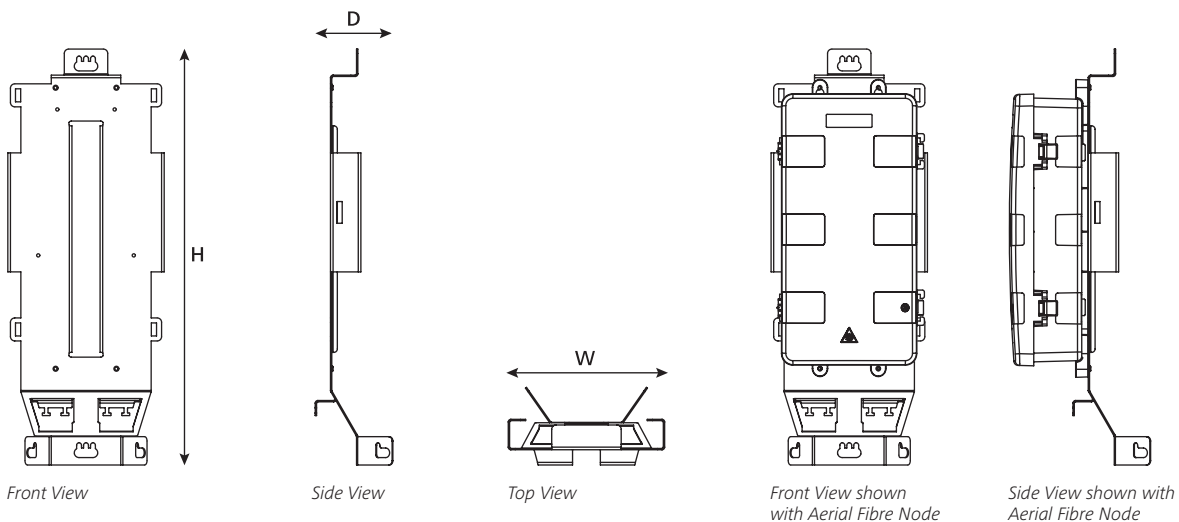

MB-AFN/FFE-PWB-001

AFN / FEE Mounting Bracket

Application Information

The MB-AFN/FFE-PWB-001 universal pole mounting bracket, suitable for use with the Aerial Fibre Node and Fibre Facade Enclosure, provides secure anchoring for up to ten metres of ultra-lightweight cable and 24 distribution drop fibres on the rear of the bracket.

Constructed from powder coated stainless steel and designed not to exceed the width of the pole-top the bracket can be preloaded with the enclosure and then secured to the pole.

The bracket has been designed with a rear management basket to allow for secure storage of excess cables.

Technical Data

Dimensions (mm)	D	W	H
	90	180	479
Material	Powder Coated Stainless Steel		
Colour	Black		

MB-AFN/FFE-PWB-001 Mounting Bracket

Pole Mounting Bracket with AFN.

Technical Diagrams

Mounting Bracket Comparison Chart

PART CODE	Outdoor	Indoor	Application		Product		Loop Storage	Colour	Unique Feature
			Pole	Facade / Wall	AFN	FFE			
Single Enclosure Brackets									
MB-AFN/FFE-PB001	✓	✓	✓	✗	✓	✓	✓	Black	- Fits 2 different enclosure sizes
MB-AFN/FFE-PWB-001	✓	✓	✓	✗	✓	✓	✓	Black	- Storage for up to 10m of Ultra Light Weight Cable
MB-AFN-PWB/BK-400MM	✓	✓	✓	✓	✓	✗	✓	Black	- Loop storage on inside of bracket - Easier to use loop basket after installation - Shorter than the 2 above brackets
Multiple Enclosure Brackets									
MB-AFN-DUAL-BRKT requires 2 x MB-AFN-PWB/BK-400MM	✓	✗	✓	✗	✓	✗	✓	Black	- Fits 2 different enclosure sizes - Maximises space on the pole by holding 2 brackets - Easier to use inside loop baskets after installation
MB-AFN/FFE-V-BRKT-V2	✓	✗	✓	✗	✓	✓	✗		- Maximises space on the pole by holding 2 enclosures - Lightweight bracket