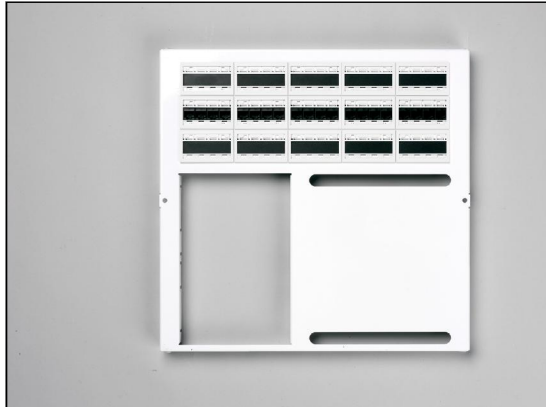

## Swing Frame with 24 Ports

The Swing Frame with 24 Ports is suitable for the Full Size Unloaded Chassis. Constructed of mild steel and powder coated in white. The use of the Swing Frame allows easy serviceable access to equipment and connections on both the rear and front of the panel. Hinged on one side it can be secured with a screw as supplied with the Unloaded Chassis. 24 Ports are provided and can be used as a mixture of Audio/CCTV/ Data/Voice.

### Specification:

- Powder coated white mild steel
- Dimensions W x D x H: 412 x 28 x 399mm

Subject to design changes. 04/06