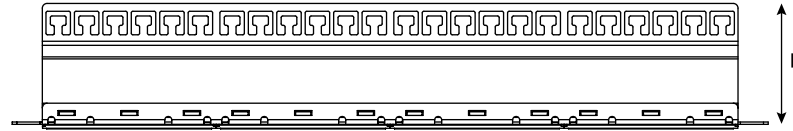

FLYER-GSTMPPANEL-R10

GST Modular Patch Panel

Technical Drawings

Front view

Side view

Top view

Dimensions (mm)		
H	W	D
44.0	483.0	80.0

Part Numbers