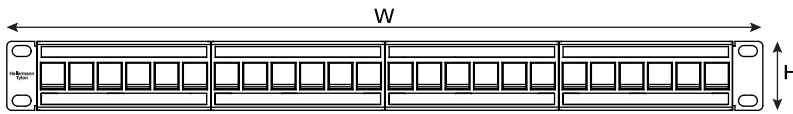

FLYER-GSTMPPANEL-R10

GST Modular Patch Panel

Technical Drawings

Front view

Side view

Top view

Dimensions (mm)		
H	W	D
44.0	483.0	80.0

Part Numbers