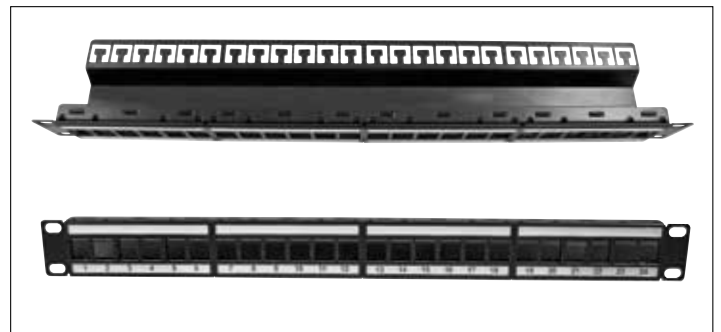

Front and Top View of GST Modular Patch Panel