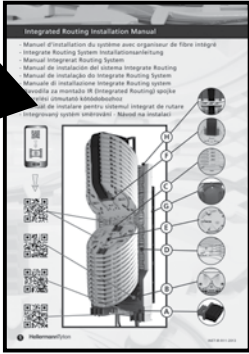

F

or

1 Loop

2

	A	B	C
1	4000mm	150mm	50mm
2	2500mm	150mm	50mm

HellermannTyton

Tel: +44 (0) 1604 706633
www.htdata.co.uk

Stay in touch with us!