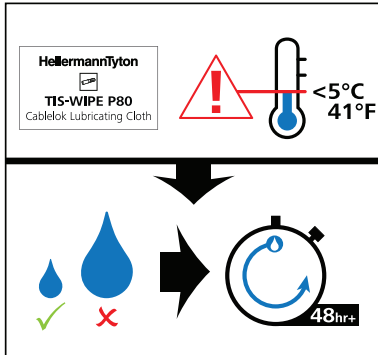

CABLELOK-LM

Ø (mm)	Ø (inches)	Cablelok
2 x 4.0 - 6.5	2 x 0.16 - 0.26	LM10C
2 x 6.0 - 9.5	2 x 0.24 - 0.37	LM20C

Ø (mm)	Ø (inches)	Cablelok
2 x 9.0 - 12.5	2 x 0.35 - 0.49	LM30C
2 x 12.5 - 15.0	2 x 0.49 - 0.59	LM40C

Ø (mm)	Ø (inches)	Cablelok
		LM99C

Cablelok	Turns (t)	Ext. (mm)
LM10C	9	7.1
LM20C	12	9.8

Cablelok	Turns (t)	Ext. (mm)
LM30C	8	6.5
LM40C	7	5.5

Cablelok	Turns (t)	Ext. (mm)
LM99C	5	4.5

REFER TO TABLE ABOVE

REFER TO TABLE ABOVE