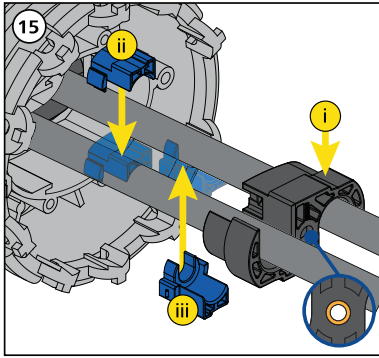

CABLELOK-LM

Ø (mm)	Ø (inches)	Cablelok
2 x 4.0 - 6.5	2 x 0.16 - 0.26	LM10C
2 x 6.0 - 9.5	2 x 0.24 - 0.37	LM20C

Ø (mm)	Ø (inches)	Cablelok
2 x 9.0 - 12.5	2 x 0.35 - 0.49	LM30C
2 x 12.5 - 15.0	2 x 0.49 - 0.59	LM40C

Ø (mm)	Ø (inches)	Cablelok
		LM99C

Cablelok	Turns (t)	Ext. (mm)
LM10C	9	7.1
LM20C	12	9.8

Cablelok	Turns (t)	Ext. (mm)
LM30C	8	6.5
LM40C	7	5.5

Cablelok	Turns (t)	Ext. (mm)
LM99C	5	4.5

REFER TO TABLE ABOVE

REFER TO TABLE ABOVE