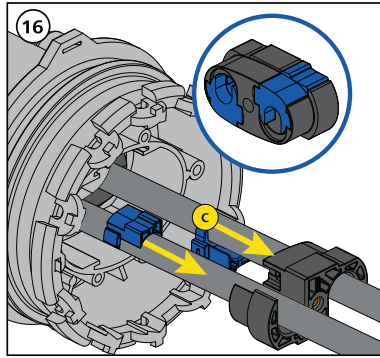

CABLELOK-LM

Ø (mm)	Ø (inches)	Cablelok
2 x 4.0 - 6.5	2 x 0.16 - 0.26	LM10C
2 x 6.0 - 9.5	2 x 0.24 - 0.37	LM20C

Ø (mm)	Ø (inches)	Cablelok
2 x 9.0 - 12.5	2 x 0.35 - 0.49	LM30C
2 x 12.5 - 15.0	2 x 0.49 - 0.59	LM40C

Ø (mm)	Ø (inches)	Cablelok
		LM99C

Cablelok	Turns (t)	Ext. (mm)
LM10C	9	7.1
LM20C	12	9.8

Cablelok	Turns (t)	Ext. (mm)
LM30C	8	6.5
LM40C	7	5.5

Cablelok	Turns (t)	Ext. (mm)
LM99C	5	4.5

REFER TO TABLE ABOVE

REFER TO TABLE ABOVE