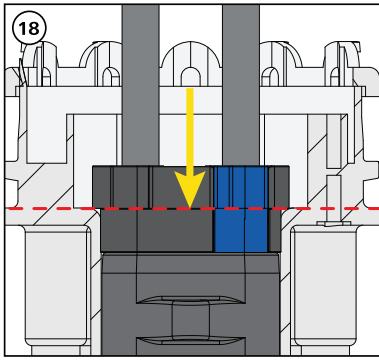

CABLELOK-LM

Ø (mm)	Ø (inches)	Cablelok
2 x 4.0 - 6.5	2 x 0.16 - 0.26	LM10C
2 x 6.0 - 9.5	2 x 0.24 - 0.37	LM20C

Ø (mm)	Ø (inches)	Cablelok
2 x 9.0 - 12.5	2 x 0.35 - 0.49	LM30C
2 x 12.5 - 15.0	2 x 0.49 - 0.59	LM40C

Ø (mm)	Ø (inches)	Cablelok
		LM99C

Cablelok	Turns (t)	Ext. (mm)
LM10C	9	7.1
LM20C	12	9.8

Cablelok	Turns (t)	Ext. (mm)
LM30C	8	6.5
LM40C	7	5.5

Cablelok	Turns (t)	Ext. (mm)
LM99C	5	4.5

REFER TO TABLE ABOVE

REFER TO TABLE ABOVE