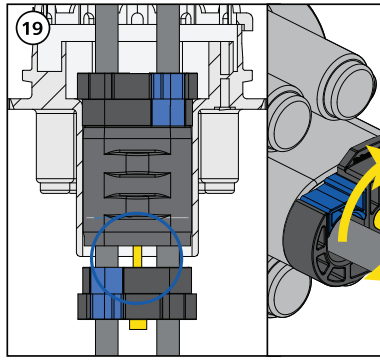

CABLELOK-LM

Ø (mm)	Ø (inches)	Cablelok
2 x 4.0 - 6.5	2 x 0.16 - 0.26	LM10C
2 x 6.0 - 9.5	2 x 0.24 - 0.37	LM20C

Ø (mm)	Ø (inches)	Cablelok
2 x 9.0 - 12.5	2 x 0.35 - 0.49	LM30C
2 x 12.5 - 15.0	2 x 0.49 - 0.59	LM40C

Ø (mm)	Ø (inches)	Cablelok
		LM99C

Cablelok	Turns (t)	Ext. (mm)
LM10C	9	7.1
LM20C	12	9.8

Cablelok	Turns (t)	Ext. (mm)
LM30C	8	6.5
LM40C	7	5.5

Cablelok	Turns (t)	Ext. (mm)
LM99C	5	4.5

REFER TO TABLE ABOVE

REFER TO TABLE ABOVE