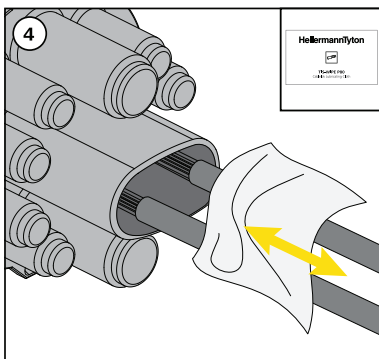

CABLELOK-LM

Ø (mm)	Ø (inches)	Cablelok
2 x 4.0 - 6.5	2 x 0.16 - 0.26	LM10C
2 x 6.0 - 9.5	2 x 0.24 - 0.37	LM20C

Ø (mm)	Ø (inches)	Cablelok
2 x 9.0 - 12.5	2 x 0.35 - 0.49	LM30C
2 x 12.5 - 15.0	2 x 0.49 - 0.59	LM40C

Ø (mm)	Ø (inches)	Cablelok
		LM99C

Cablelok	Turns (t)	Ext. (mm)
LM10C	9	7.1
LM20C	12	9.8

Cablelok	Turns (t)	Ext. (mm)
LM30C	8	6.5
LM40C	7	5.5

Cablelok	Turns (t)	Ext. (mm)
LM99C	5	4.5

REFER TO TABLE ABOVE

REFER TO TABLE ABOVE