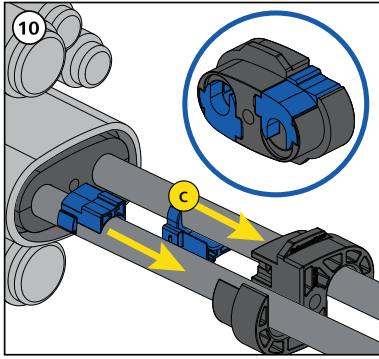

CABLELOK-LM

Ø (mm)	Ø (inches)	Cablelok
2 x 4.0 - 6.5	2 x 0.16 - 0.26	LM10C
2 x 6.0 - 9.5	2 x 0.24 - 0.37	LM20C

Ø (mm)	Ø (inches)	Cablelok
2 x 9.0 - 12.5	2 x 0.35 - 0.49	LM30C
2 x 12.5 - 15.0	2 x 0.49 - 0.59	LM40C

Ø (mm)	Ø (inches)	Cablelok
		LM99C

Cablelok	Turns (t)	Ext. (mm)
LM10C	9	7.1
LM20C	12	9.8

Cablelok	Turns (t)	Ext. (mm)
LM30C	8	6.5
LM40C	7	5.5

Cablelok	Turns (t)	Ext. (mm)
LM99C	5	4.5

REFER TO TABLE ABOVE

REFER TO TABLE ABOVE