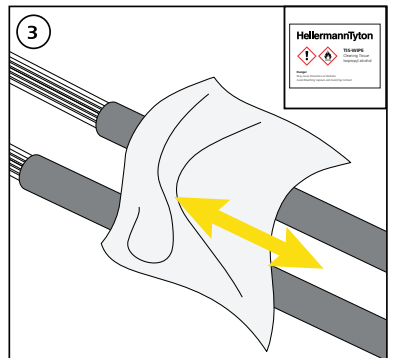

CABLELOK-LM

Ø (mm)	Ø (inches)	Cablelok
2 x 4.0 - 6.5	2 x 0.16 - 0.26	LM10C
2 x 6.0 - 9.5	2 x 0.24 - 0.37	LM20C

Ø (mm)	Ø (inches)	Cablelok
2 x 9.0 - 12.5	2 x 0.35 - 0.49	LM30C
2 x 12.5 - 15.0	2 x 0.49 - 0.59	LM40C

Ø (mm)	Ø (inches)	Cablelok
		LM99C

Cablelok	Turns (t)	Ext. (mm)
LM10C	9	7.1
LM20C	12	9.8

Cablelok	Turns (t)	Ext. (mm)
LM30C	8	6.5
LM40C	7	5.5

Cablelok	Turns (t)	Ext. (mm)
LM99C	5	4.5

REFER TO TABLE ABOVE

REFER TO TABLE ABOVE