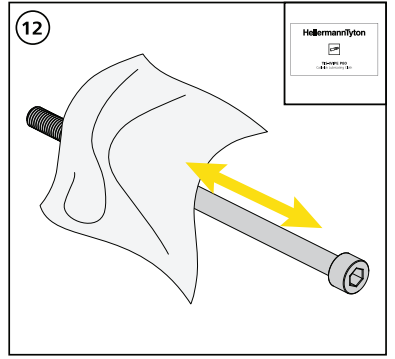

CABLELOK-LM

Ø (mm)	Ø (inches)	Cablelok
2 x 4.0 - 6.5	2 x 0.16 - 0.26	LM10C
2 x 6.0 - 9.5	2 x 0.24 - 0.37	LM20C

Ø (mm)	Ø (inches)	Cablelok
2 x 9.0 - 12.5	2 x 0.35 - 0.49	LM30C
2 x 12.5 - 15.0	2 x 0.49 - 0.59	LM40C

Ø (mm)	Ø (inches)	Cablelok
		LM99C

Cablelok	Turns (t)	Ext. (mm)
LM10C	9	7.1
LM20C	12	9.8

Cablelok	Turns (t)	Ext. (mm)
LM30C	8	6.5
LM40C	7	5.5

Cablelok	Turns (t)	Ext. (mm)
LM99C	5	4.5

REFER TO TABLE ABOVE

REFER TO TABLE ABOVE