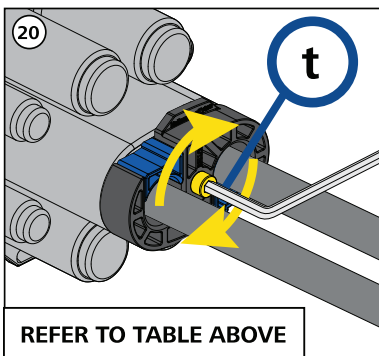

Ø (mm)	Ø (inches)	Cablelok
		LM99C

Cablelok	Turns (t)	Ext. (mm)
LM10C	9	7.1
LM20C	12	9.8

Cablelok	Turns (t)	Ext. (mm)
LM30C	8	6.5
LM40C	7	5.5

Cablelok	Turns (t)	Ext. (mm)
LM99C	5	4.5

REFER TO TABLE ABOVE

REFER TO TABLE ABOVE