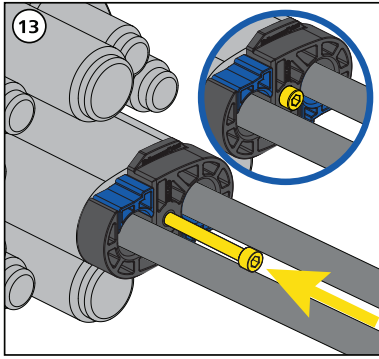

CABLELOK-LM

Ø (mm)	Ø (inches)	Cablelok
2 x 4.0 - 6.5	2 x 0.16 - 0.26	LM10C
2 x 6.0 - 9.5	2 x 0.24 - 0.37	LM20C

Ø (mm)	Ø (inches)	Cablelok
2 x 9.0 - 12.5	2 x 0.35 - 0.49	LM30C
2 x 12.5 - 15.0	2 x 0.49 - 0.59	LM40C

Ø (mm)	Ø (inches)	Cablelok
		LM99C

Cablelok	Turns (t)	Ext. (mm)
LM10C	9	7.1
LM20C	12	9.8

Cablelok	Turns (t)	Ext. (mm)
LM30C	8	6.5
LM40C	7	5.5

Cablelok	Turns (t)	Ext. (mm)
LM99C	5	4.5

REFER TO TABLE ABOVE

REFER TO TABLE ABOVE