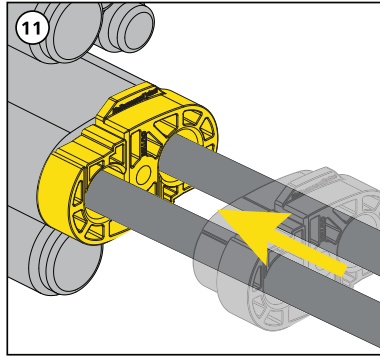

CABLELOK-LM

Ø (mm)	Ø (inches)	Cablelok
2 x 4.0 - 6.5	2 x 0.16 - 0.26	LM10C
2 x 6.0 - 9.5	2 x 0.24 - 0.37	LM20C

Ø (mm)	Ø (inches)	Cablelok
2 x 9.0 - 12.5	2 x 0.35 - 0.49	LM30C
2 x 12.5 - 15.0	2 x 0.49 - 0.59	LM40C

Ø (mm)	Ø (inches)	Cablelok
		LM99C

Cablelok	Turns (t)	Ext. (mm)
LM10C	9	7.1
LM20C	12	9.8

Cablelok	Turns (t)	Ext. (mm)
LM30C	8	6.5
LM40C	7	5.5

Cablelok	Turns (t)	Ext. (mm)
LM99C	5	4.5

REFER TO TABLE ABOVE

REFER TO TABLE ABOVE