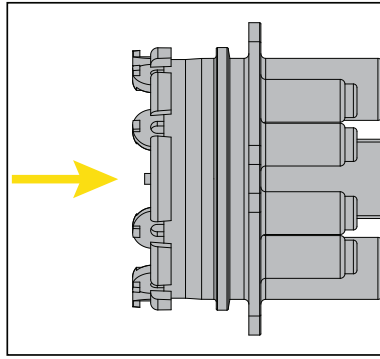

CABLELOK-LM

Ø (mm)	Ø (inches)	Cablelok
2 x 4.0 - 6.5	2 x 0.16 - 0.26	LM10C
2 x 6.0 - 9.5	2 x 0.24 - 0.37	LM20C

Ø (mm)	Ø (inches)	Cablelok
2 x 9.0 - 12.5	2 x 0.35 - 0.49	LM30C
2 x 12.5 - 15.0	2 x 0.49 - 0.59	LM40C

Ø (mm)	Ø (inches)	Cablelok
		LM99C

Cablelok	Turns (t)	Ext. (mm)
LM10C	9	7.1
LM20C	12	9.8

Cablelok	Turns (t)	Ext. (mm)
LM30C	8	6.5
LM40C	7	5.5

Cablelok	Turns (t)	Ext. (mm)
LM99C	5	4.5

REFER TO TABLE ABOVE

REFER TO TABLE ABOVE