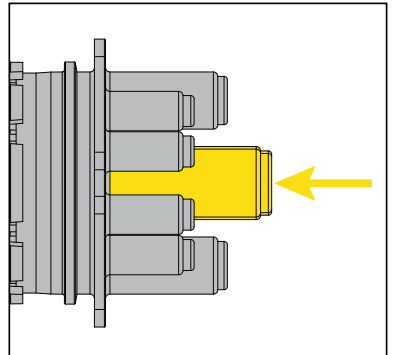

CABLELOK-LM

Ø (mm)	Ø (inches)	Cablelok
2 x 4.0 - 6.5	2 x 0.16 - 0.26	LM10C
2 x 6.0 - 9.5	2 x 0.24 - 0.37	LM20C

Ø (mm)	Ø (inches)	Cablelok
2 x 9.0 - 12.5	2 x 0.35 - 0.49	LM30C
2 x 12.5 - 15.0	2 x 0.49 - 0.59	LM40C

Ø (mm)	Ø (inches)	Cablelok
		LM99C

Cablelok	Turns (t)	Ext. (mm)
LM10C	9	7.1
LM20C	12	9.8

Cablelok	Turns (t)	Ext. (mm)
LM30C	8	6.5
LM40C	7	5.5

Cablelok	Turns (t)	Ext. (mm)
LM99C	5	4.5

REFER TO TABLE ABOVE

REFER TO TABLE ABOVE