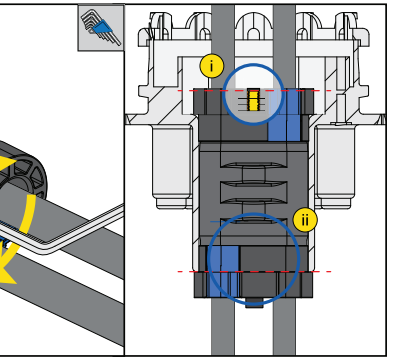

CABLELOK-LM

Ø (mm)	Ø (inches)	Cablelok
2 x 4.0 - 6.5	2 x 0.16 - 0.26	LM10C
2 x 6.0 - 9.5	2 x 0.24 - 0.37	LM20C

Ø (mm)	Ø (inches)	Cablelok
2 x 9.0 - 12.5	2 x 0.35 - 0.49	LM30C
2 x 12.5 - 15.0	2 x 0.49 - 0.59	LM40C

Ø (mm)	Ø (inches)	Cablelok
		LM99C

Cablelok	Turns (t)	Ext. (mm)
LM10C	9	7.1
LM20C	12	9.8

Cablelok	Turns (t)	Ext. (mm)
LM30C	8	6.5
LM40C	7	5.5

Cablelok	Turns (t)	Ext. (mm)
LM99C	5	4.5

REFER TO TABLE ABOVE

REFER TO TABLE ABOVE