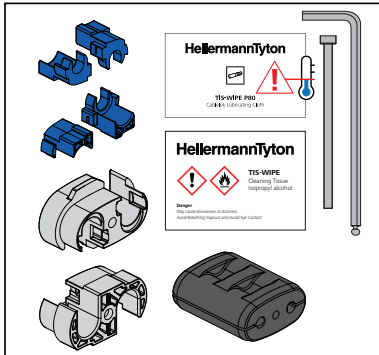

CABLELOK-LM

Ø (mm)	Ø (inches)	Cablelok
2 x 4.0 - 6.5	2 x 0.16 - 0.26	LM10C
2 x 6.0 - 9.5	2 x 0.24 - 0.37	LM20C

Ø (mm)	Ø (inches)	Cablelok
2 x 9.0 - 12.5	2 x 0.35 - 0.49	LM30C
2 x 12.5 - 15.0	2 x 0.49 - 0.59	LM40C

Ø (mm)	Ø (inches)	Cablelok
		LM99C

Cablelok	Turns (t)	Ext. (mm)
LM10C	9	7.1
LM20C	12	9.8

Cablelok	Turns (t)	Ext. (mm)
LM30C	8	6.5
LM40C	7	5.5

Cablelok	Turns (t)	Ext. (mm)
LM99C	5	4.5

REFER TO TABLE ABOVE

REFER TO TABLE ABOVE