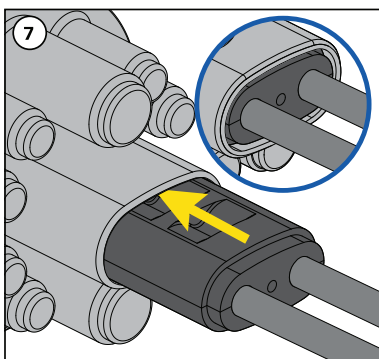

CABLELOK-LM

Ø (mm)	Ø (inches)	Cablelok
2 x 4.0 - 6.5	2 x 0.16 - 0.26	LM10C
2 x 6.0 - 9.5	2 x 0.24 - 0.37	LM20C

Ø (mm)	Ø (inches)	Cablelok
2 x 9.0 - 12.5	2 x 0.35 - 0.49	LM30C
2 x 12.5 - 15.0	2 x 0.49 - 0.59	LM40C

Ø (mm)	Ø (inches)	Cablelok
		LM99C

Cablelok	Turns (t)	Ext. (mm)
LM10C	9	7.1
LM20C	12	9.8

Cablelok	Turns (t)	Ext. (mm)
LM30C	8	6.5
LM40C	7	5.5

Cablelok	Turns (t)	Ext. (mm)
LM99C	5	4.5

REFER TO TABLE ABOVE

REFER TO TABLE ABOVE