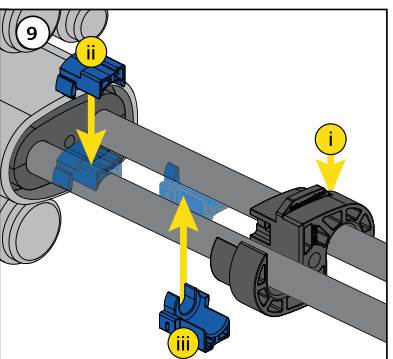

CABLELOK-LM

Ø (mm)	Ø (inches)	Cablelok
2 x 4.0 - 6.5	2 x 0.16 - 0.26	LM10C
2 x 6.0 - 9.5	2 x 0.24 - 0.37	LM20C

Ø (mm)	Ø (inches)	Cablelok
2 x 9.0 - 12.5	2 x 0.35 - 0.49	LM30C
2 x 12.5 - 15.0	2 x 0.49 - 0.59	LM40C

Ø (mm)	Ø (inches)	Cablelok
		LM99C

Cablelok	Turns (t)	Ext. (mm)
LM10C	9	7.1
LM20C	12	9.8

Cablelok	Turns (t)	Ext. (mm)
LM30C	8	6.5
LM40C	7	5.5

Cablelok	Turns (t)	Ext. (mm)
LM99C	5	4.5

REFER TO TABLE ABOVE

REFER TO TABLE ABOVE