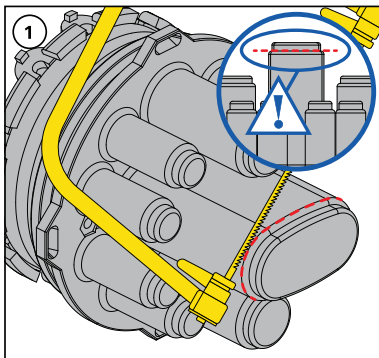

CABLELOK-LM

Ø (mm)	Ø (inches)	Cablelok
2 x 4.0 - 6.5	2 x 0.16 - 0.26	LM10C
2 x 6.0 - 9.5	2 x 0.24 - 0.37	LM20C

Ø (mm)	Ø (inches)	Cablelok
2 x 9.0 - 12.5	2 x 0.35 - 0.49	LM30C
2 x 12.5 - 15.0	2 x 0.49 - 0.59	LM40C

Ø (mm)	Ø (inches)	Cablelok
		LM99C

Cablelok	Turns (t)	Ext. (mm)
LM10C	9	7.1
LM20C	12	9.8

Cablelok	Turns (t)	Ext. (mm)
LM30C	8	6.5
LM40C	7	5.5

Cablelok	Turns (t)	Ext. (mm)
LM99C	5	4.5

REFER TO TABLE ABOVE

REFER TO TABLE ABOVE