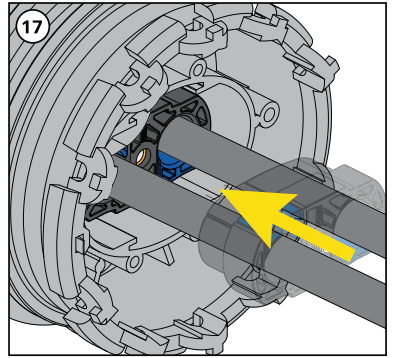

CABLELOK-LM

Ø (mm)	Ø (inches)	Cablelok
2 x 4.0 - 6.5	2 x 0.16 - 0.26	LM10C
2 x 6.0 - 9.5	2 x 0.24 - 0.37	LM20C

Ø (mm)	Ø (inches)	Cablelok
2 x 9.0 - 12.5	2 x 0.35 - 0.49	LM30C
2 x 12.5 - 15.0	2 x 0.49 - 0.59	LM40C

Ø (mm)	Ø (inches)	Cablelok
		LM99C

Cablelok	Turns (t)	Ext. (mm)
LM10C	9	7.1
LM20C	12	9.8

Cablelok	Turns (t)	Ext. (mm)
LM30C	8	6.5
LM40C	7	5.5

Cablelok	Turns (t)	Ext. (mm)
LM99C	5	4.5

REFER TO TABLE ABOVE

REFER TO TABLE ABOVE