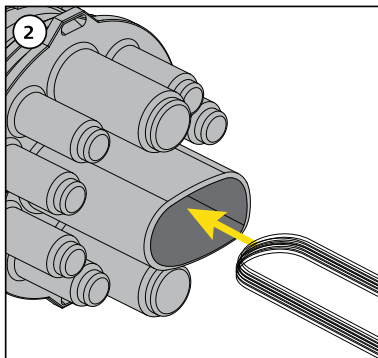

CABLELOK-LM

Ø (mm)	Ø (inches)	Cablelok
2 x 4.0 - 6.5	2 x 0.16 - 0.26	LM10C
2 x 6.0 - 9.5	2 x 0.24 - 0.37	LM20C

Ø (mm)	Ø (inches)	Cablelok
2 x 9.0 - 12.5	2 x 0.35 - 0.49	LM30C
2 x 12.5 - 15.0	2 x 0.49 - 0.59	LM40C

Ø (mm)	Ø (inches)	Cablelok
		LM99C

Cablelok	Turns (t)	Ext. (mm)
LM10C	9	7.1
LM20C	12	9.8

Cablelok	Turns (t)	Ext. (mm)
LM30C	8	6.5
LM40C	7	5.5

Cablelok	Turns (t)	Ext. (mm)
LM99C	5	4.5

REFER TO TABLE ABOVE

REFER TO TABLE ABOVE