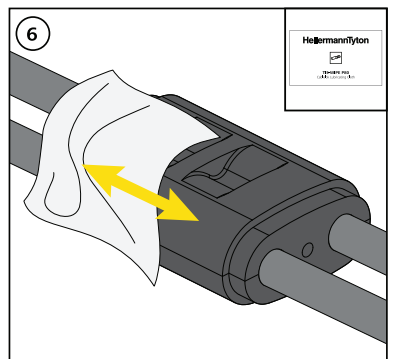

CABLELOK-LM

Ø (mm)	Ø (inches)	Cablelok
2 x 4.0 - 6.5	2 x 0.16 - 0.26	LM10C
2 x 6.0 - 9.5	2 x 0.24 - 0.37	LM20C

Ø (mm)	Ø (inches)	Cablelok
2 x 9.0 - 12.5	2 x 0.35 - 0.49	LM30C
2 x 12.5 - 15.0	2 x 0.49 - 0.59	LM40C

Ø (mm)	Ø (inches)	Cablelok
		LM99C

Cablelok	Turns (t)	Ext. (mm)
LM10C	9	7.1
LM20C	12	9.8

Cablelok	Turns (t)	Ext. (mm)
LM30C	8	6.5
LM40C	7	5.5

Cablelok	Turns (t)	Ext. (mm)
LM99C	5	4.5

REFER TO TABLE ABOVE

REFER TO TABLE ABOVE