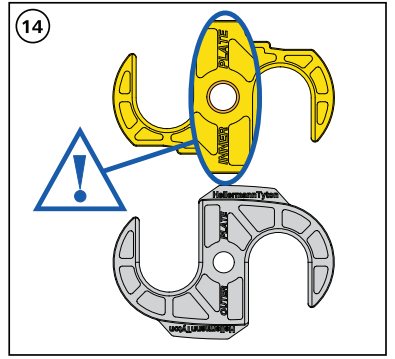

CABLELOK-LM

Ø (mm)	Ø (inches)	Cablelok
2 x 4.0 - 6.5	2 x 0.16 - 0.26	LM10C
2 x 6.0 - 9.5	2 x 0.24 - 0.37	LM20C

Ø (mm)	Ø (inches)	Cablelok
2 x 9.0 - 12.5	2 x 0.35 - 0.49	LM30C
2 x 12.5 - 15.0	2 x 0.49 - 0.59	LM40C

Ø (mm)	Ø (inches)	Cablelok
		LM99C

Cablelok	Turns (t)	Ext. (mm)
LM10C	9	7.1
LM20C	12	9.8

Cablelok	Turns (t)	Ext. (mm)
LM30C	8	6.5
LM40C	7	5.5

Cablelok	Turns (t)	Ext. (mm)
LM99C	5	4.5

REFER TO TABLE ABOVE

REFER TO TABLE ABOVE