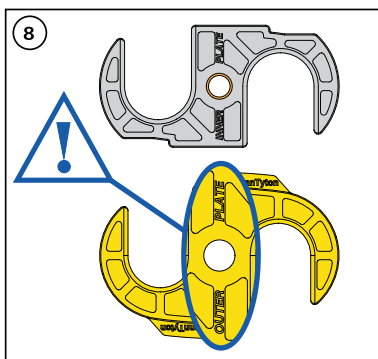

CABLELOK-LM

Ø (mm)	Ø (inches)	Cablelok
2 x 4.0 - 6.5	2 x 0.16 - 0.26	LM10C
2 x 6.0 - 9.5	2 x 0.24 - 0.37	LM20C

Ø (mm)	Ø (inches)	Cablelok
2 x 9.0 - 12.5	2 x 0.35 - 0.49	LM30C
2 x 12.5 - 15.0	2 x 0.49 - 0.59	LM40C

Ø (mm)	Ø (inches)	Cablelok
		LM99C

Cablelok	Turns (t)	Ext. (mm)
LM10C	9	7.1
LM20C	12	9.8

Cablelok	Turns (t)	Ext. (mm)
LM30C	8	6.5
LM40C	7	5.5

Cablelok	Turns (t)	Ext. (mm)
LM99C	5	4.5

REFER TO TABLE ABOVE

REFER TO TABLE ABOVE