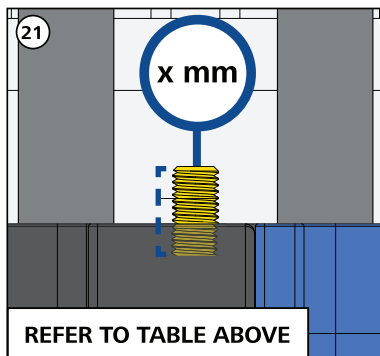

Ø (mm)	Ø (inches)	Cablelok
		LM99C

Cablelok	Turns (t)	Ext. (mm)
LM10C	9	7.1
LM20C	12	9.8

Cablelok	Turns (t)	Ext. (mm)
LM30C	8	6.5
LM40C	7	5.5

Cablelok	Turns (t)	Ext. (mm)
LM99C	5	4.5

REFER TO TABLE ABOVE

REFER TO TABLE ABOVE