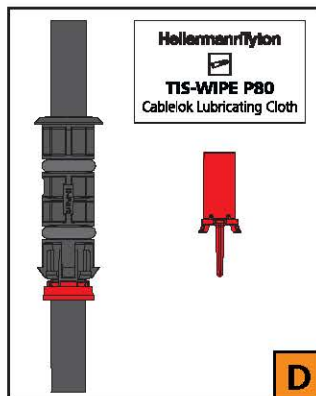

## DUCTLOK-R/D

Ductlok (R-Port) Compatibility				
Duct	7mm / 0.27in			
Closures	FDN	CFN	FRBU*	FST*
Connectors	MDC-7MM-EXT			
	MDC-7MM-EXT-UV			
Divisible Seals	EZA-t-7/0.8-2.5-EXT			
	EZA-t-7/1.0-1.5-EXT			
	EZA-t-7/1.5-2.0-EXT			
	EZA-t-7/2.0-2.5-EXT			
	EZA-t-7/2.0-4.0-EXT			

Ductlok (D-Port) Compatibility	
Duct	10mm / 0.39in
Closures	CFN
Connectors	MDC-10MM-EXT
Divisible Seals	EZA-t-10/1.8-3.5-EXT
	EZA-t-10/3.0-5.0-EXT
	EZA-t-10/5.0-6.5-EXT

\*Closures with Restricted Ports