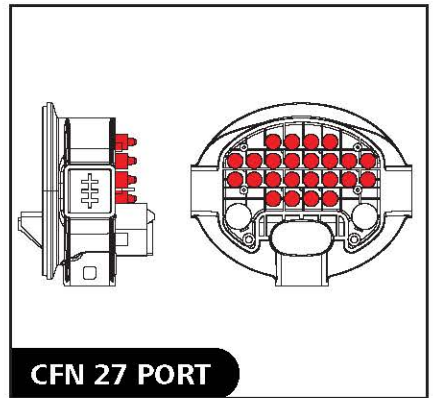

## DUCTLOK-R/D

Ductlok (R-Port) Compatibility				
Duct	7mm / 0.27in			
Closures	FDN	CFN	FRBU*	FST*
Connectors	MDC-7MM-EXT			
	MDC-7MM-EXT-UV			
Divisible Seals	EZA-t-7/0.8-2.5-EXT			
	EZA-t-7/1.0-1.5-EXT			
	EZA-t-7/1.5-2.0-EXT			
	EZA-t-7/2.0-2.5-EXT			
	EZA-t-7/2.0-4.0-EXT			

Ductlok (D-Port) Compatibility	
Duct	10mm / 0.39in
Closures	CFN
Connectors	MDC-10MM-EXT
Divisible Seals	EZA-t-10/1.8-3.5-EXT
	EZA-t-10/3.0-5.0-EXT
	EZA-t-10/5.0-6.5-EXT

\*Closures with Restricted Ports