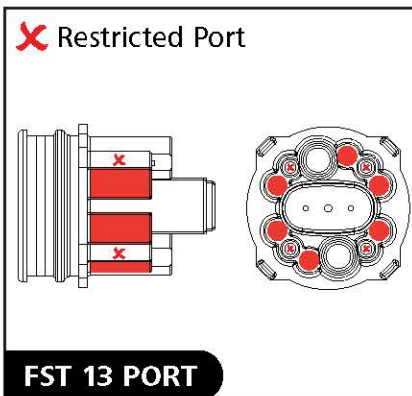

## DUCTLOK-R/D

Ductlok (R-Port) Compatibility				
Duct	7mm / 0.27in			
Closures	FDN	CFN	FRBU*	FST*
Connectors	MDC-7MM-EXT			
	MDC-7MM-EXT-UV			
Divisible Seals	EZA-t-7/0.8-2.5-EXT			
	EZA-t-7/1.0-1.5-EXT			
	EZA-t-7/1.5-2.0-EXT			
	EZA-t-7/2.0-2.5-EXT			
	EZA-t-7/2.0-4.0-EXT			

Ductlok (D-Port) Compatibility	
Duct	10mm / 0.39in
Closures	CFN
Connectors	MDC-10MM-EXT
Divisible Seals	EZA-t-10/1.8-3.5-EXT
	EZA-t-10/3.0-5.0-EXT
	EZA-t-10/5.0-6.5-EXT

\*Closures with Restricted Ports