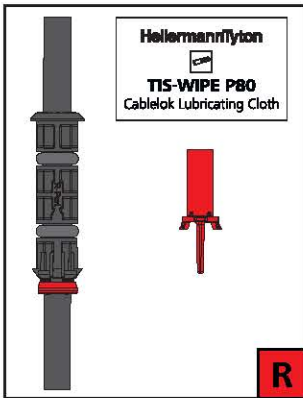

## DUCTLOK-R/D

Ductlok (R-Port) Compatibility				
Duct	7mm / 0.27in			
Closures	FDN	CFN	FRBU*	FST*
Connectors	MDC-7MM-EXT			
	MDC-7MM-EXT-UV			
Divisible Seals	EZA-t-7/0.8-2.5-EXT			
	EZA-t-7/1.0-1.5-EXT			
	EZA-t-7/1.5-2.0-EXT			
	EZA-t-7/2.0-2.5-EXT			
	EZA-t-7/2.0-4.0-EXT			

Ductlok (D-Port) Compatibility	
Duct	10mm / 0.39in
Closures	CFN
Connectors	MDC-10MM-EXT
Divisible Seals	EZA-t-10/1.8-3.5-EXT
	EZA-t-10/3.0-5.0-EXT
	EZA-t-10/5.0-6.5-EXT

\*Closures with Restricted Ports