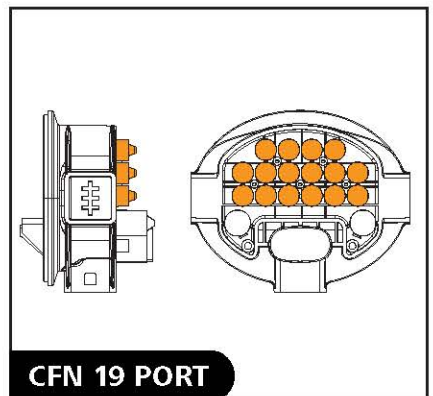

## DUCTLOK-R/D

Ductlok (R-Port) Compatibility				
Duct	7mm / 0.27in			
Closures	FDN	CFN	FRBU*	FST*
Connectors	MDC-7MM-EXT			
	MDC-7MM-EXT-UV			
Divisible Seals	EZA-t-7/0.8-2.5-EXT			
	EZA-t-7/1.0-1.5-EXT			
	EZA-t-7/1.5-2.0-EXT			
	EZA-t-7/2.0-2.5-EXT			
	EZA-t-7/2.0-4.0-EXT			

Ductlok (D-Port) Compatibility	
Duct	10mm / 0.39in
Closures	CFN
Connectors	MDC-10MM-EXT
Divisible Seals	EZA-t-10/1.8-3.5-EXT
	EZA-t-10/3.0-5.0-EXT
	EZA-t-10/5.0-6.5-EXT

\*Closures with Restricted Ports