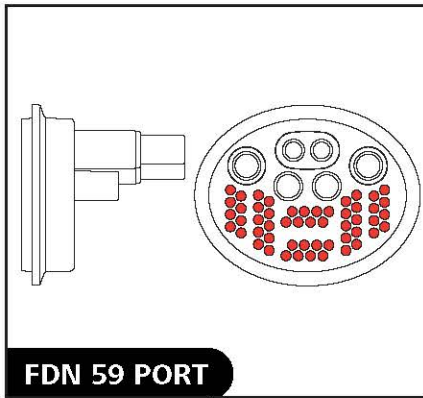

## DUCTLOK-R/D

Ductlok (R-Port) Compatibility				
Duct	7mm / 0.27in			
Closures	FDN	CFN	FRBU*	FST*
Connectors	MDC-7MM-EXT			
	MDC-7MM-EXT-UV			
Divisible Seals	EZA-t-7/0.8-2.5-EXT			
	EZA-t-7/1.0-1.5-EXT			
	EZA-t-7/1.5-2.0-EXT			
	EZA-t-7/2.0-2.5-EXT			
	EZA-t-7/2.0-4.0-EXT			

Ductlok (D-Port) Compatibility	
Duct	10mm / 0.39in
Closures	CFN
Connectors	MDC-10MM-EXT
Divisible Seals	EZA-t-10/1.8-3.5-EXT
	EZA-t-10/3.0-5.0-EXT
	EZA-t-10/5.0-6.5-EXT

\*Closures with Restricted Ports