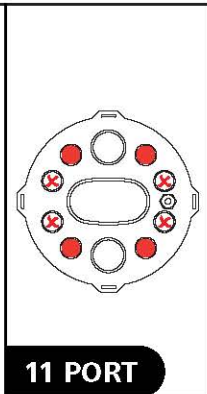

## DUCTLOK-R/D

Ductlok (R-Port) Compatibility				
Duct	7mm / 0.27in			
Closures	FDN	CFN	FRBU*	FST*
Connectors	MDC-7MM-EXT			
	MDC-7MM-EXT-UV			
Divisible Seals	EZA-t-7/0.8-2.5-EXT			
	EZA-t-7/1.0-1.5-EXT			
	EZA-t-7/1.5-2.0-EXT			
	EZA-t-7/2.0-2.5-EXT			
	EZA-t-7/2.0-4.0-EXT			

Ductlok (D-Port) Compatibility	
Duct	10mm / 0.39in
Closures	CFN
Connectors	MDC-10MM-EXT
Divisible Seals	EZA-t-10/1.8-3.5-EXT
	EZA-t-10/3.0-5.0-EXT
	EZA-t-10/5.0-6.5-EXT

\*Closures with Restricted Ports