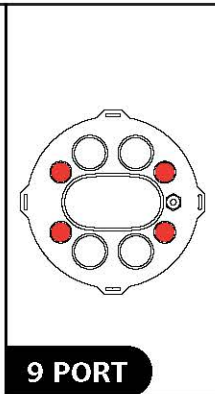

## DUCTLOK-R/D

Ductlok (R-Port) Compatibility				
Duct	7mm / 0.27in			
Closures	FDN	CFN	FRBU*	FST*
Connectors	MDC-7MM-EXT			
	MDC-7MM-EXT-UV			
Divisible Seals	EZA-t-7/0.8-2.5-EXT			
	EZA-t-7/1.0-1.5-EXT			
	EZA-t-7/1.5-2.0-EXT			
	EZA-t-7/2.0-2.5-EXT			
	EZA-t-7/2.0-4.0-EXT			

Ductlok (D-Port) Compatibility	
Duct	10mm / 0.39in
Closures	CFN
Connectors	MDC-10MM-EXT
Divisible Seals	EZA-t-10/1.8-3.5-EXT
	EZA-t-10/3.0-5.0-EXT
	EZA-t-10/5.0-6.5-EXT

\*Closures with Restricted Ports