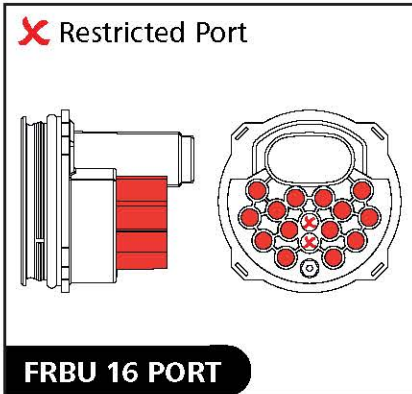

## DUCTLOK-R/D

Ductlok (R-Port) Compatibility				
Duct	7mm / 0.27in			
Closures	FDN	CFN	FRBU*	FST*
Connectors	MDC-7MM-EXT			
	MDC-7MM-EXT-UV			
Divisible Seals	EZA-t-7/0.8-2.5-EXT			
	EZA-t-7/1.0-1.5-EXT			
	EZA-t-7/1.5-2.0-EXT			
	EZA-t-7/2.0-2.5-EXT			
	EZA-t-7/2.0-4.0-EXT			

Ductlok (D-Port) Compatibility	
Duct	10mm / 0.39in
Closures	CFN
Connectors	MDC-10MM-EXT
Divisible Seals	EZA-t-10/1.8-3.5-EXT
	EZA-t-10/3.0-5.0-EXT
	EZA-t-10/5.0-6.5-EXT

\*Closures with Restricted Ports