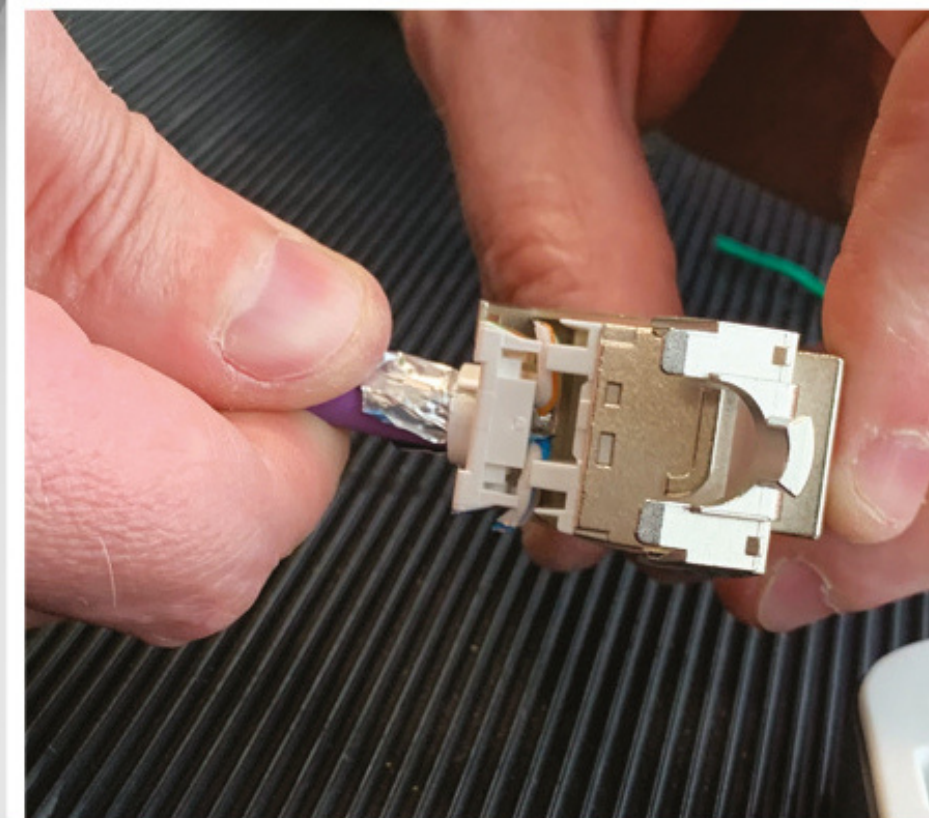

To book onto this course you can either contact one of our distribution partners or email Shelley Moore at shelley.moore@htdata.co.uk

Next Classroom Dates:

3rd
MAY

14th
JUNE

Insert manifold into the field installable plug.
The manifold is keyed and can only be inserted one way.