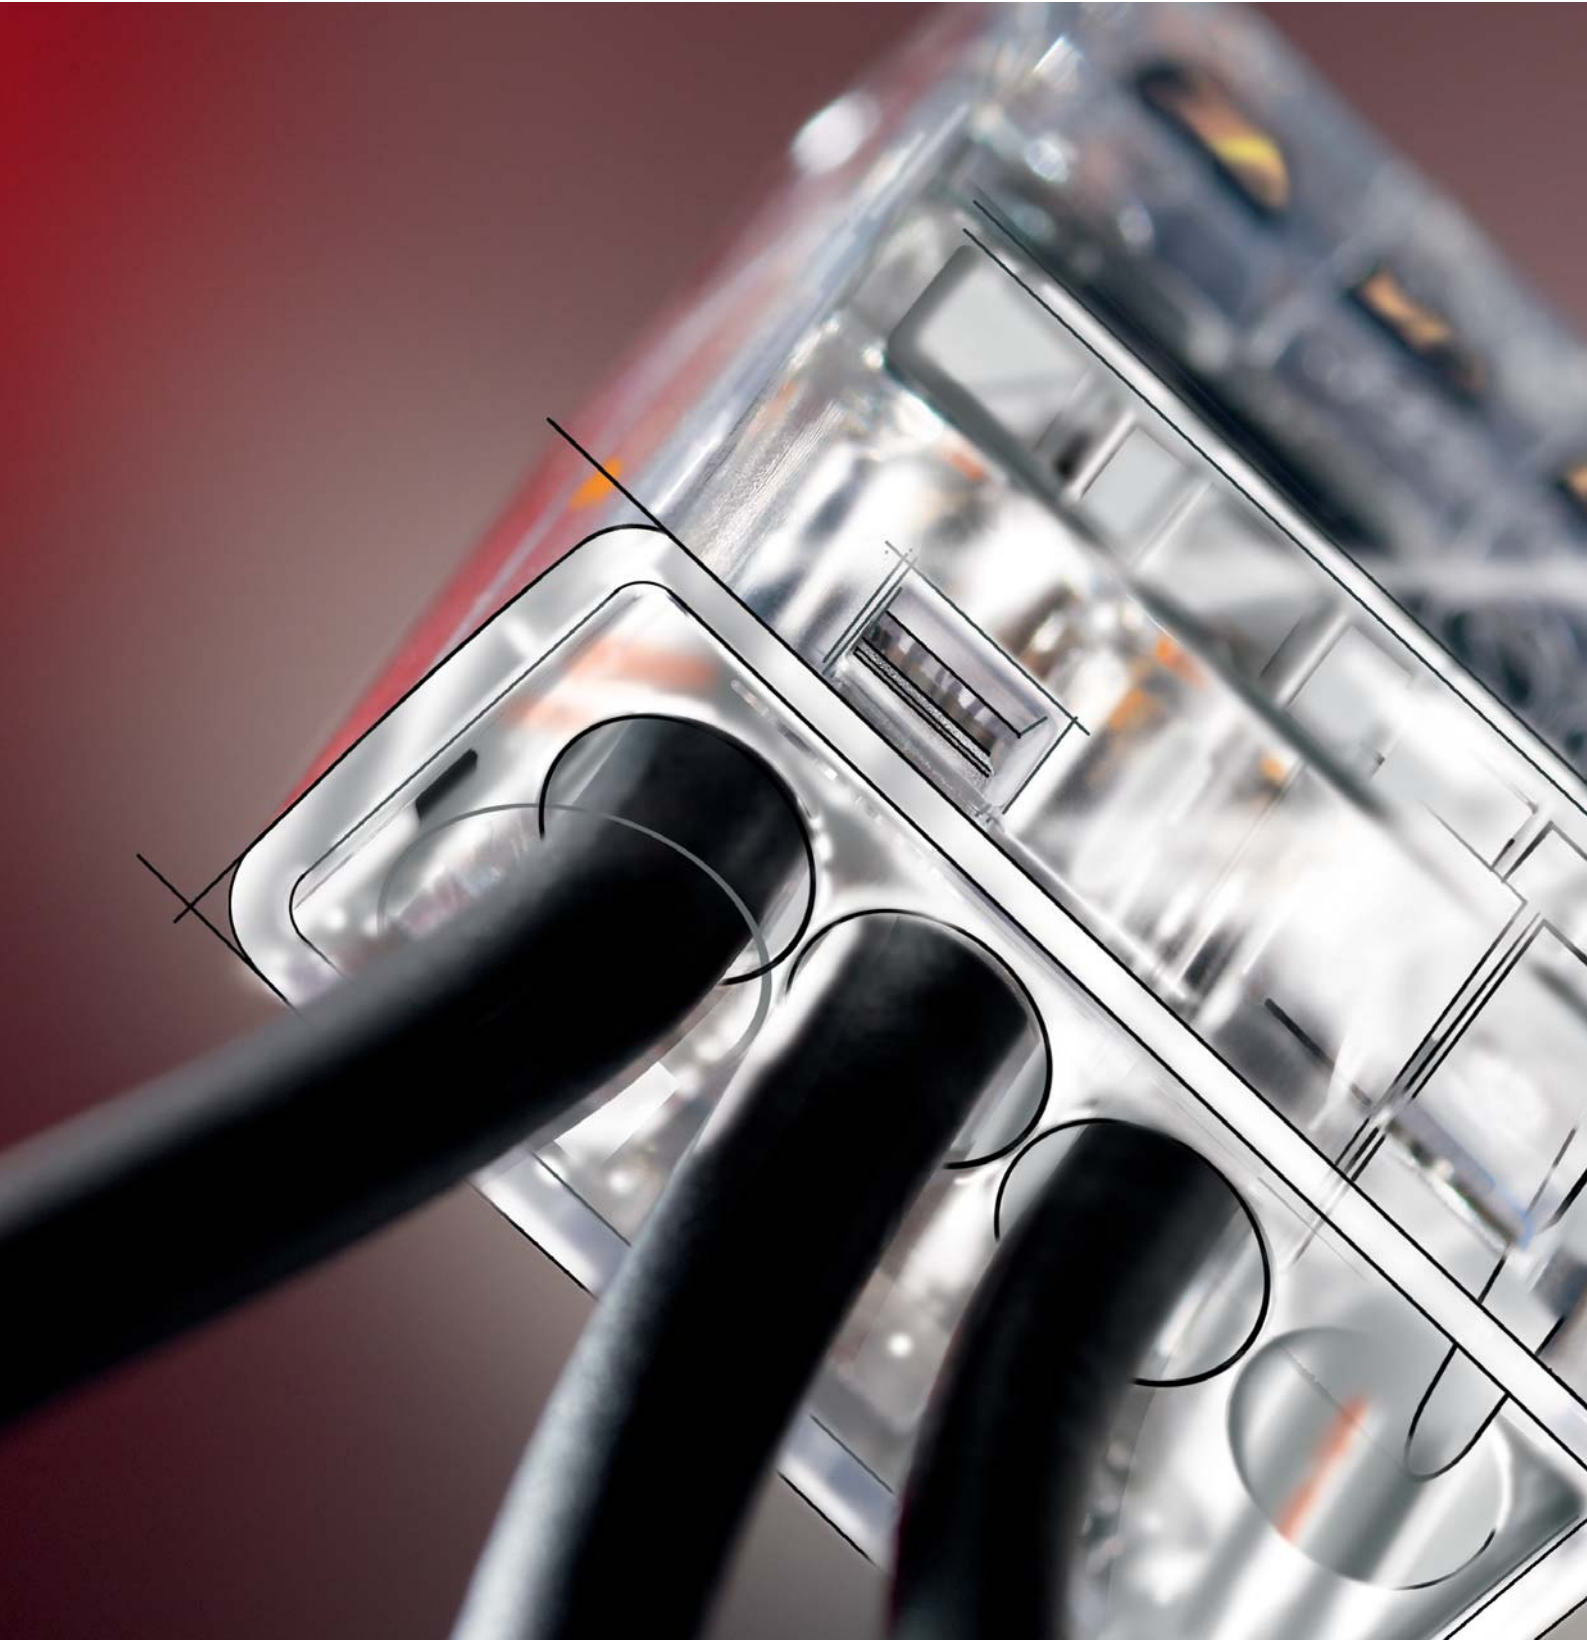

Installation Devices

	Page
4.1 HelaCon Plus	
Connectors	
• HelaCon Plus	443
• HelaCon Easy	445
• HelaCon Lux	447
4.2 Mounting Devices	
Down light mounting device	
• SpotClip	448
4.3 Cable Installation System	
Rod Sets	450
• Rod Sets	
• Rod Sets - Rod Pairs	450
• Rod Sets - Cable Grips	451
• Rod Sets - Further Accessories	451

	Page
4.4 Electrical Tapes	
Electrical Tapes PVC	
• HelaTape Flex 15 - all purpose PVC tape	452
• HelaTape Flex 1000+ premium PVC tape	454
• HelaTape Flex 2000+ premium PVC tape for higher mechanical demands	454
• HelaTape Flex 20 - PVC tape for higher mechanical demands	455
• HelaTape Flex 23 - PVC tape for higher mechanical demands	455
• HelaTape Flex 40 - PVC tape for higher mechanical demands	456
• HelaTape Wrap 25 - PVC tape for corrosion protection	456
HelaTape Power - Rubber and high voltage tapes	
• HelaTape Power 310 self-amalgamating, conductive tape for high voltage shielding	457
• HelaTape Power 320 - tinned copper shielding tape	457
• HelaTape Power 410 - arc and fireproofing tape	458

Installation Devices

	Page
• HelaTape Power 420 - thermal class fabric tape	458
• HelaTape Power 600 - self-amalgamating low voltage tape	459
• HelaTape Power 600 self-amalgamating low voltage tape	459
• HelaTape Power 750 - medium voltage mastic tape	459
• HelaTape Power 800 - self-amalgamating silicone high voltage tape	460
• HelaTape Power 810 - self-amalgamating high voltage tape	460
• HelaTape Power 820 - self-amalgamating high voltage tape, linerless	461
• HelaTape Power 900 - self-amalgamating high voltage tape	461