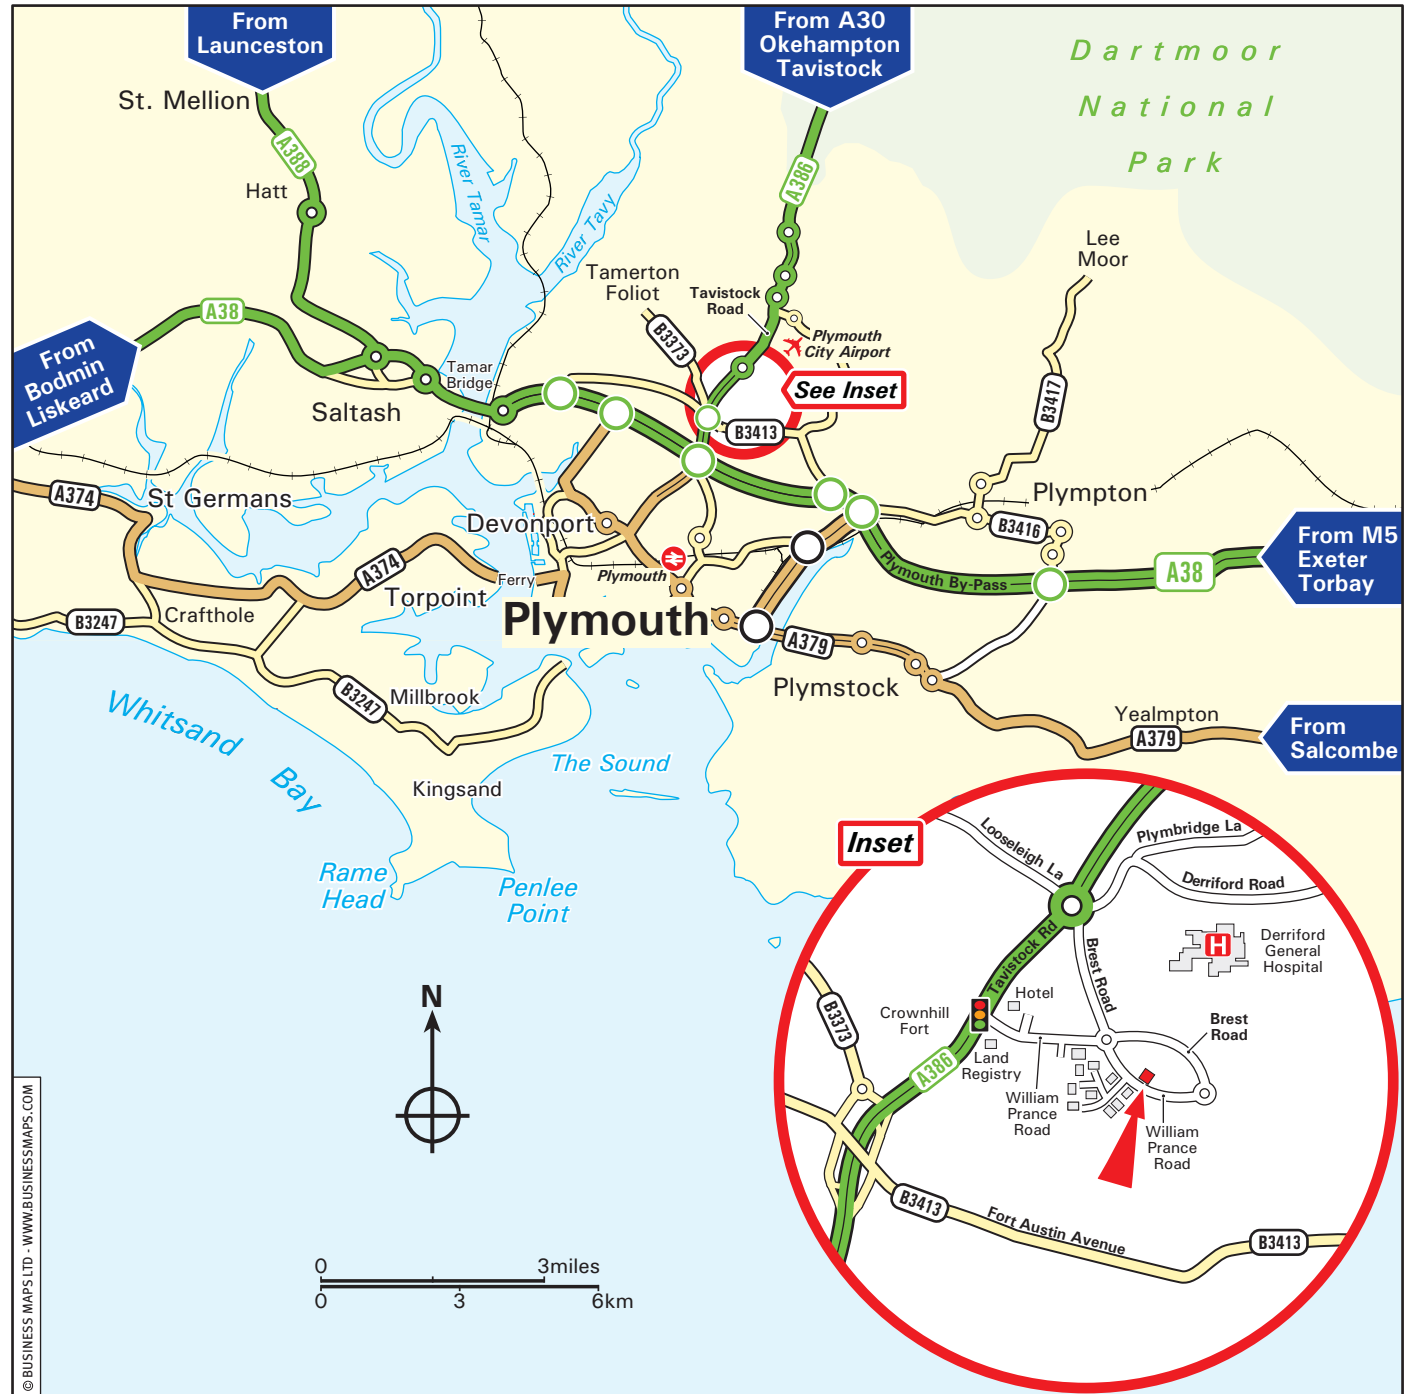

HellermannTyton

HellermannTyton
 William Prance Road
 International Medical & Technology Park
 Plymouth PL6 5WR
www.hellermanntyton.co.uk

From M5

- Continue beyond the southbound M5 to join the A38 (signed Plymouth & Torquay).
- Exit the A38 (Plymouth Bypass section) at the Manadon Intersection.
- Join the A386 towards Tavistock and Derriford Hospital
- At the set of traffic lights (Future Inn Hotel on the right), turn right along William Prance Road into the International & Medical Technology Park.
- Turn right at the next roundabout, the factory is on the left (see inset map for location of our building).

From Bodmin

- Follow the A38 towards Plymouth.
- Exit the A38 (Plymouth Bypass section) at the Manadon Intersection.
- Join the A386 towards Tavistock and Derriford Hospital
- At the set of traffic lights (Future Inn Hotel on the right), turn right along William Prance Road into the International & Medical Technology Park.
- Turn right at the next roundabout, the factory is on the left (see inset map for location of our building).

By Train

- Plymouth is served by trains from London Paddington, Bristol and Exeter.
- Taxis are available from outside the station.

© BUSINESS MAPS LTD. - WWW.BUSINESSMAPS.COM