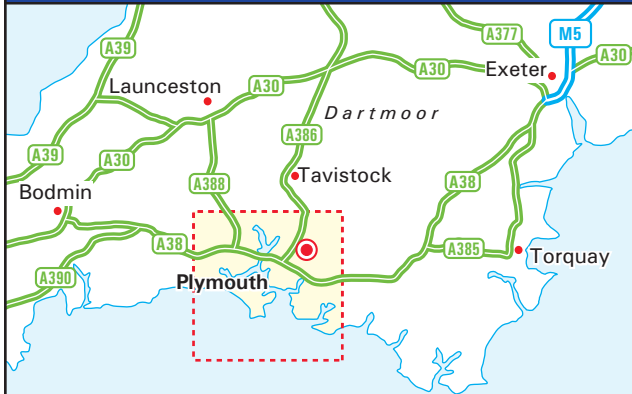

HellermannTyton

HellermannTyton
 William Prance Road
 International Medical & Technology Park
 Plymouth PL6 5WR
www.hellermanntyton.co.uk

From M5

- Continue beyond the southbound M5 to join the A38 (signed Plymouth & Torquay).
- Exit the A38 (Plymouth Bypass section) at the Manadon Intersection.
- Join the A386 towards Tavistock and Derriford Hospital
- At the set of traffic lights (Future Inn Hotel on the right), turn right along William Prance Road into the International & Medical Technology Park.
- Turn right at the next roundabout, the factory is on the left (see inset map for location of our building).

From Bodmin

- Follow the A38 towards Plymouth.
- Exit the A38 (Plymouth Bypass section) at the Manadon Intersection.
- Join the A386 towards Tavistock and Derriford Hospital
- At the set of traffic lights (Future Inn Hotel on the right), turn right along William Prance Road into the International & Medical Technology Park.
- Turn right at the next roundabout, the factory is on the left (see inset map for location of our building).

By Train

- Plymouth is served by trains from London Paddington, Bristol and Exeter.
- Taxis are available from outside the station.

© BUSINESS MAPS LTD. - WWW.BUSINESSMAPS.COM