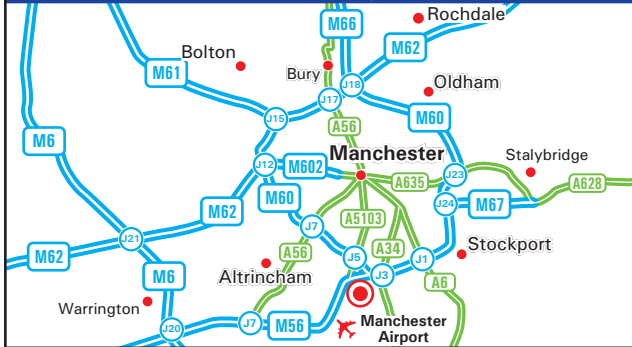

HellermannTyton

HellermannTyton
 Sharston Green Business Park - 1 Robeson Way
 Altrincham Road - Wythenshawe - Manchester M22 4TY
 Tel: 0161 945 4181 Fax: 0161 947 2233
 www.hellermanntyton.co.uk

From M60 J4 (Clockwise) 🚗

- Exit the M60 at junction 4 and join the M56.
- Leave the M56 at Junction 2 to arrive at a roundabout.
- Turn left onto Altrincham Road (A560).
- *Avoid the left lane as at the first set of lights, this turns left into a housing estate (see inset).*
- At the second set of lights bear left to continue along Altrincham Road for a short distance.
- The entrance to Sharston Green Business Park is located on the left-hand side.

From Manchester Airport 🛫

- Exit the airport and join the M56 at junction 5, heading northbound and following signs for Manchester & the M60.
- Exit the M56 at junction 3a (following signs for Manchester, Cheadle, A5103, Altrincham & A560).
- At the roundabout at the bottom of the slip road, take the third exit onto the A560 (Altrincham Road).
- Continue straight over the first roundabout and at the second roundabout take the third exit remaining on Altrincham Road.
- *Avoid the left lane as at the first set of lights, this turns left into a housing estate (see inset).*
- At the second set of lights bear left to continue along Altrincham Road for a short distance.
- The entrance to Sharston Green Business Park is located on the left-hand side.